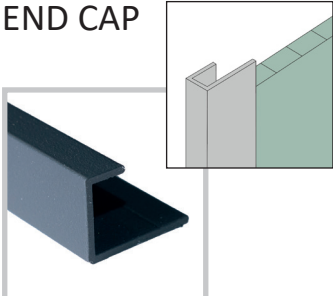

END CAP

- BRUSHED METAL: QMBWTM18
- ANTHRACITE METAL: QMBWTM21
- BRIGHT POLISHED: QMBWTM24