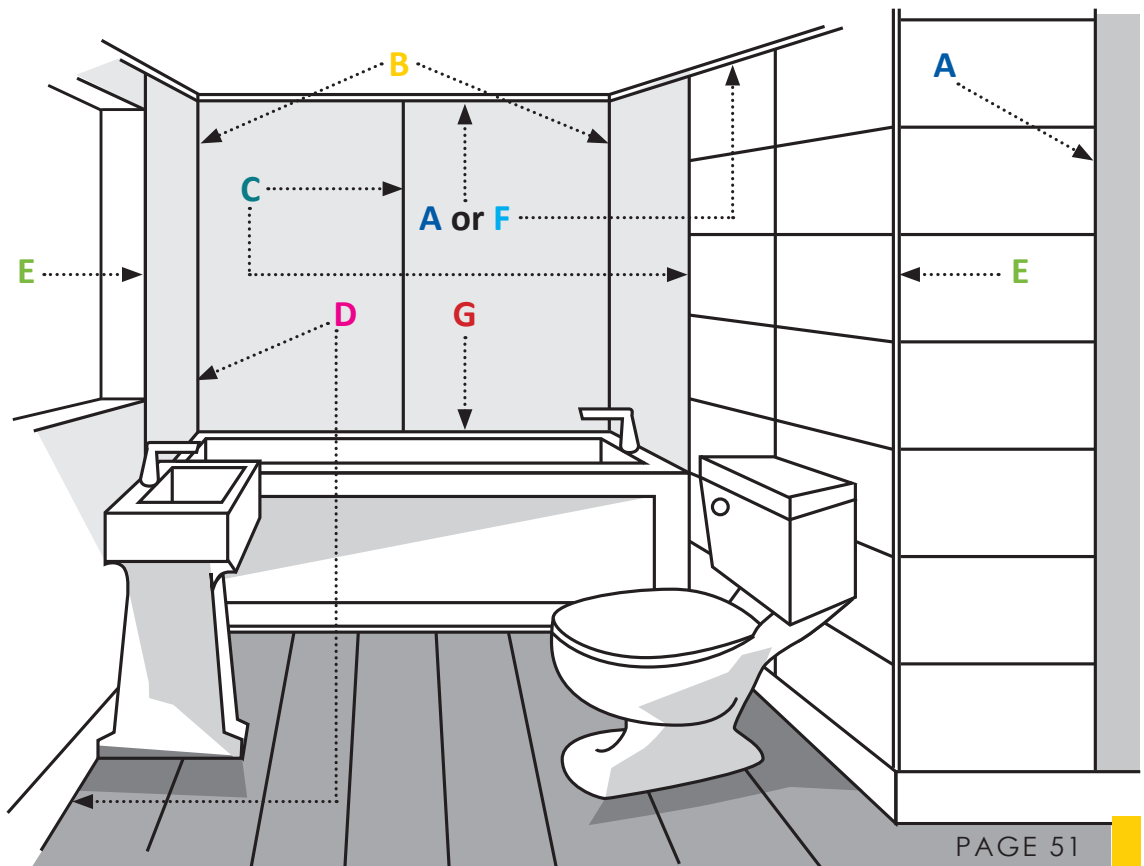

DECORWALL MATCHING TRIMS

Our range of matching panel trims offers a practical solution for seamless wall finishes. Unlike traditional contrasting trims these trims are finished to match the pattern of selected ranges in the Decorwall collection, creating a uniform look. Available as a universal, angle and starter trim, they ensure a precise, professional finish.