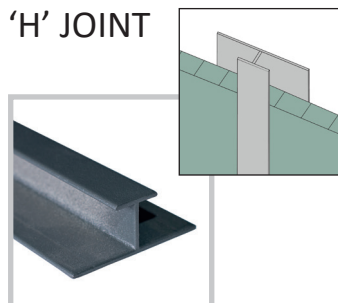

'H' JOINT

- BRUSHED METAL: QMBWTM19
- ANTHRACITE METAL: QMBWTM22
- BRIGHT POLISHED: QMBWTM25