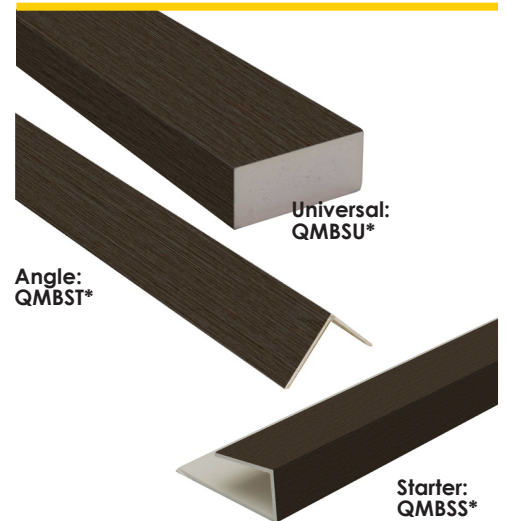

DECORWALL ABSTRACT

Elegance Abstract

*13 Light Abstract	*24 Soft Blue Abstract
*14 Dark Abstract	*25 Dark Blue Abstract
*15 Silver Abstract	*26 Pink Abstract
*16 Platinum Abstract	*27 Sage Abstract
*17 Brown Abstract	*56 Lemon Zest