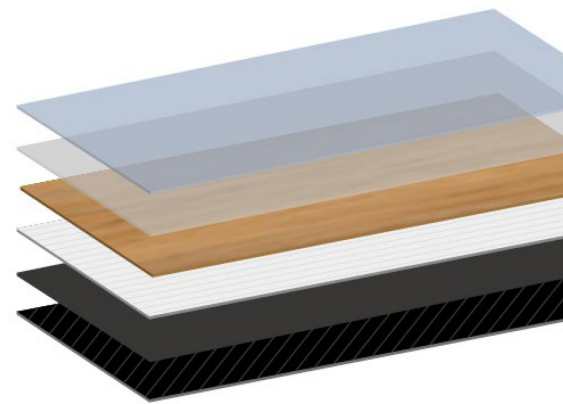

BLACK GRANITE

QMBSF29

MATCHING WALL AVAILABLE

AGATE

QMBSF36

ELEGANCE RANGE | ENGINEERED RIGID CLICK FLOORING

IXPE
SOUNDPROOF
TECHNOLOGY

0.5MM WEAR
& SCRATCH
RESISTANT LAYER