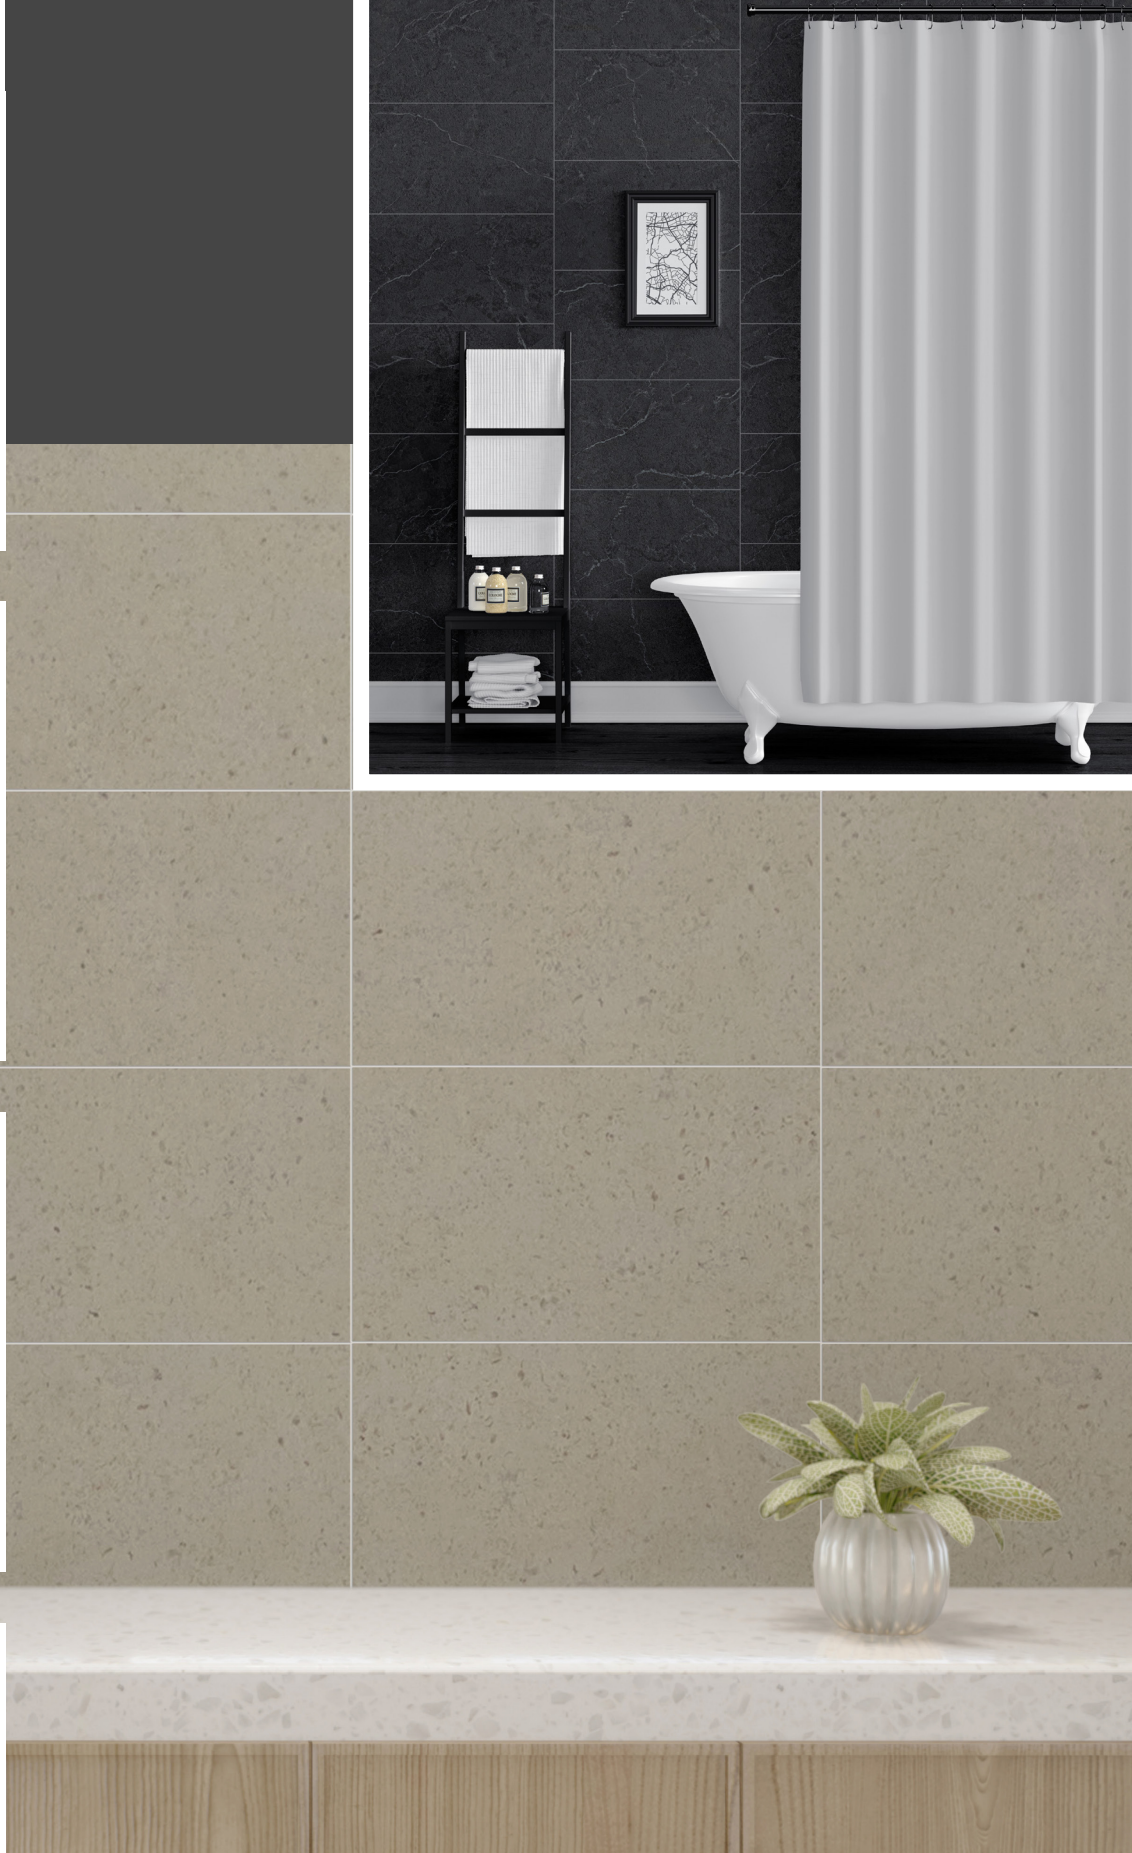

NOTTINGHAMSHIRE
QMBU24

CORNWALL
QMBU25

Recommended trims:
Metal
for 8mm
panels

See page 49

DECORWALL
ULTIMO TILE

Panel Size
Length: 2.7m
Width: 50cm
Thickness: 8mm

POOLE
QMBU27

PERTH
QMBU28