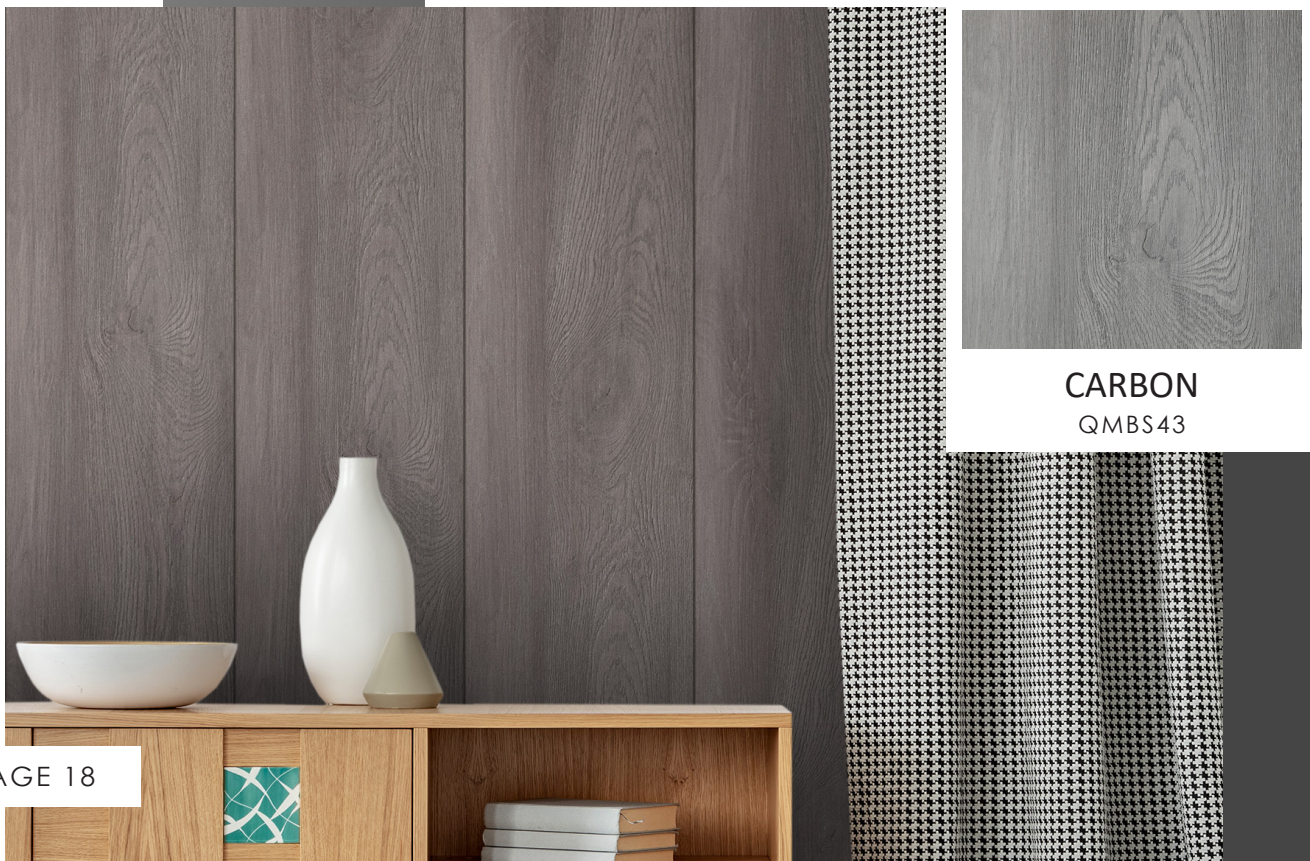

Recommended trims:
**Metal
for 8mm
panels**

See page 51

CARBON
QMBS43