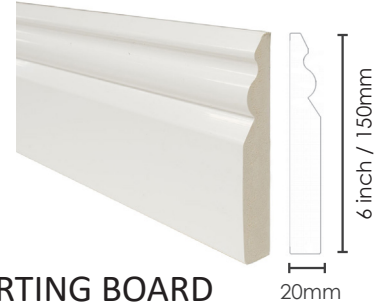

FINISHING TOUCHES

PVC DECOR ACCESSORIES - NEVER PAINT AGAIN

- No sanding, painting or treatment – ever!
- Glue-on fitting with standard building adhesives
- No maintenance – just wipe clean
- Durable, scratch-resistant finish
- Integral low-voltage cable tidy solution
- Manufactured from recycled PVC-U for minimal environmental impact
- Colours complementary to your bespoke interior

SOLID OGEE PVC SKIRTING BOARD & ARCHITRAVE KIT

ARCHITRAVE KIT
70mm x 6100mm QMBTR37
(KIT = 2@2.5m & 1@1.1m)

SKIRTING BOARD
100mm x 2500mm QMBTR38
100mm x 5000mm QMBTR39

SKIRTING BOARD
150mm x 2500mm QMBTR35
150mm x 5000mm QMBTR36

PVC WINDOW CILL COVERS

SQUARE EDGE

9mm Square Edge Cover Cills supplied in 2.5m and 5m lengths. 100mm standard end cap and 300mm long end cap available.

Sizes: 150mm, 175mm, 200mm, 230mm, 250mm, 300mm, 400mm