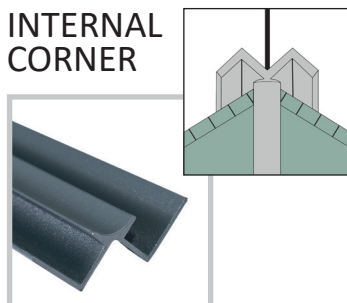

INTERNAL CORNER

- BRUSHED METAL: QMBWTM17
- ANTHRACITE METAL: QMBWTM20
- BRIGHT POLISHED: QMBWTM23