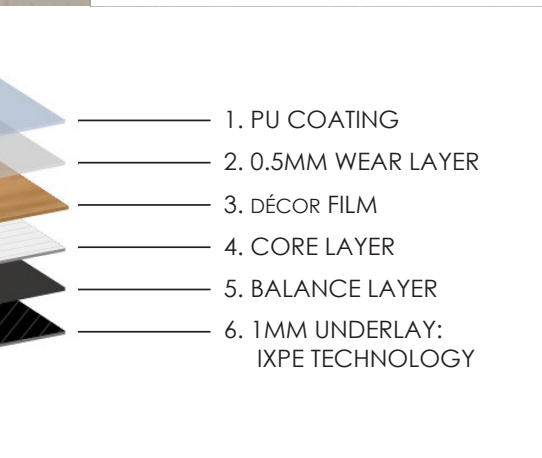

BLACK GRANITE

QMBSF29

MATCHING WALL AVAILABLE

AGATE

QMBSF36

ELEGANCE RANGE | ENGINEERED RIGID CLICK FLOORING

IXPE
SOUNDPROOF
TECHNOLOGY

0.5MM WEAR
& SCRATCH
RESISTANT LAYER