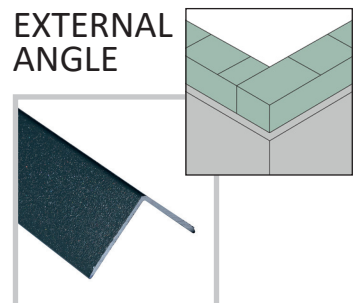

- BRUSHED SILVER: QMBTR31-M
- ANTHRACITE METAL: QMBTR33-M
- BRIGHT SILVER: QMBTR26-M

DECORWALL

MAXI SHOWER

Are you in search of wall panels that offer a perfect balance of lightness and sturdiness, coupled with affordability? Look no further than the Decorwall Maxi Panel range. These 900mm wide maxi panels are designed with a corrugated structure, making them lighter in weight compared to the Hardex panels. This design not only ensures their sturdiness but also makes them easier to work with and carry, providing a practical solution for wall panelling needs.