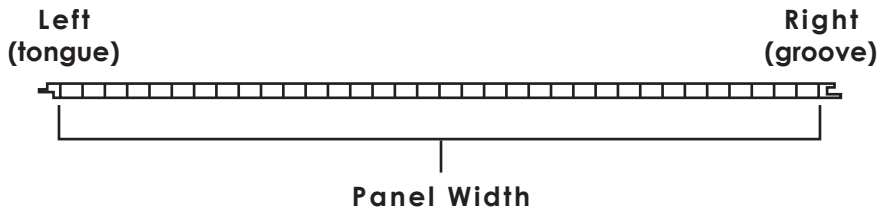

500 SERIES ... PLEASE NOTE:

When fitting the **Decorwall Ultimo Tile** and **Decorwall Contempo Tile** panels, we recommend fitting from left to right and cutting from the bottom to ensure the best lining up of grout lines possible. The potential fitting tolerance ranges from 0.1mm to 1mm.