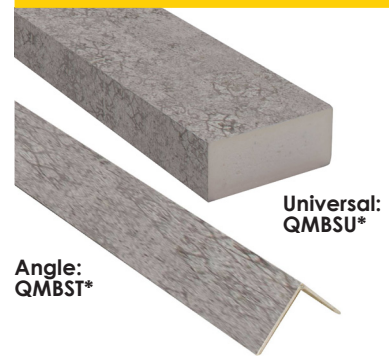

DECORWALL DAMASK