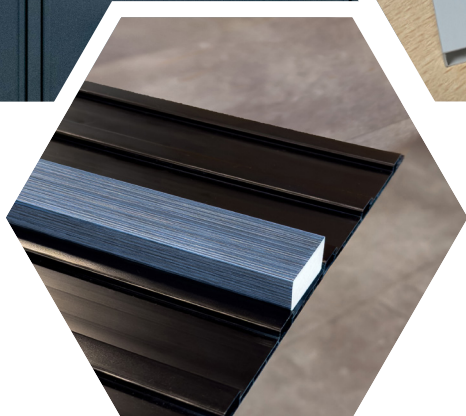

◀ **OPTION 1**
BACKBOARD: Slatwall Baseboard in a choice of Espresso, Matcha or Cappuccino with any of our Universal Trims.

EXAMPLE: Espresso base paired with Elegance Abstract Dark Blue