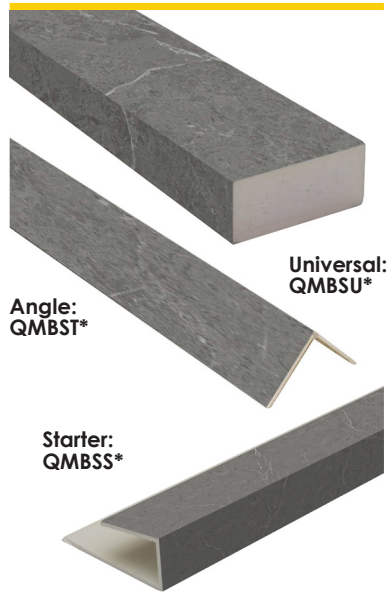

DECORWALL MINERAL

Elegance Mineral

- *07 Magnetite
- *08 Chromite
- *11 Quarried Grey
- *12 Quarried Beige
- *19 Quarried Charcoal
- *20 Imperial Grey
- *21 Imperial Buff
- *22 Fantasia
- *28 Grey Granite
- *29 Black Granite
- *30 Beige Granite