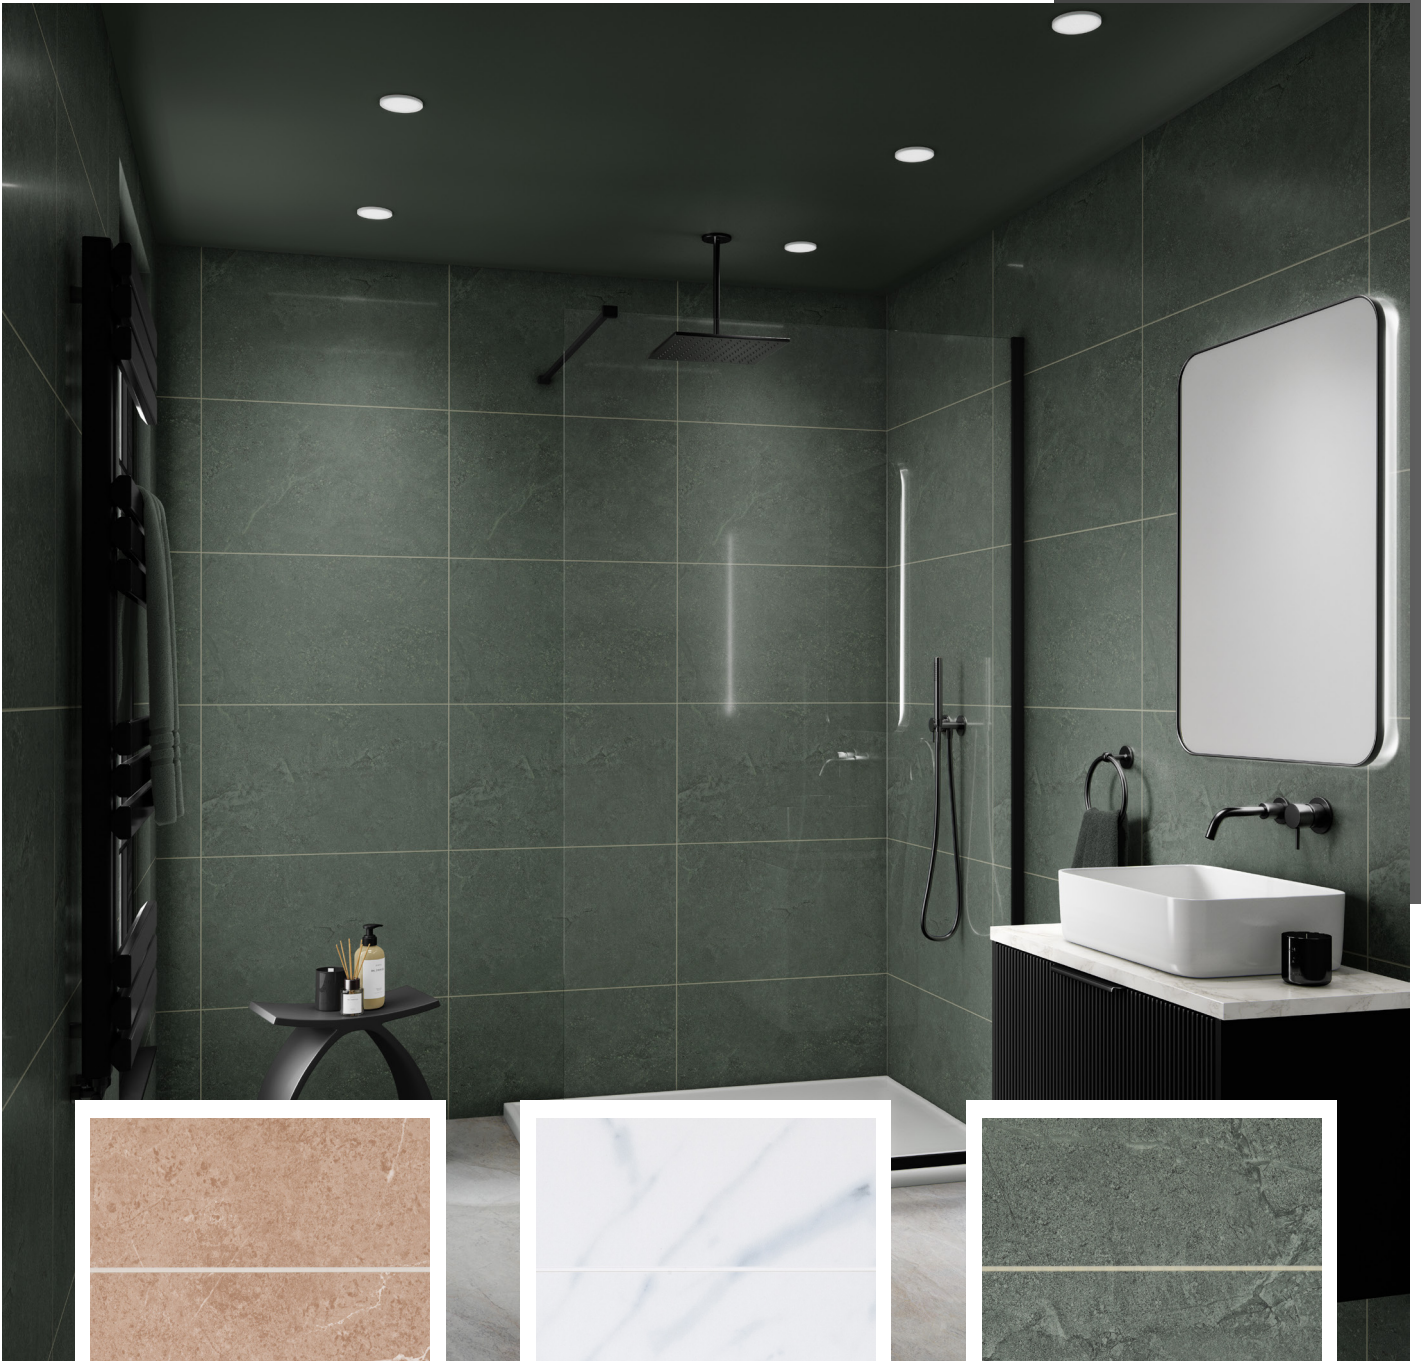

DECORWALL
ULTIMO TILE

Panel Size
Length: 2.7m
Width: 50cm
Thickness: 8mm

POOLE
QMBU27