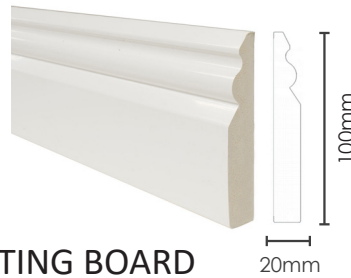

FINISHING TOUCHES

PVC DECOR ACCESSORIES - NEVER PAINT AGAIN

- No sanding, painting or treatment – ever!
- Glue-on fitting with standard building adhesives
- No maintenance – just wipe clean
- Durable, scratch-resistant finish
- Integral low-voltage cable tidy solution
- Manufactured from recycled PVC-U for minimal environmental impact
- Colours complementary to your bespoke interior

SOLID OGEE PVC SKIRTING BOARD & ARCHITRAVE KIT

ARCHITRAVE KIT
70mm x 6100mm QMBTR37
(KIT = 2@2.5m & 1@1.1m)

SKIRTING BOARD
100mm x 2500mm QMBTR38
100mm x 5000mm QMBTR39

SKIRTING BOARD
150mm x 2500mm QMBTR35
150mm x 5000mm QMBTR36