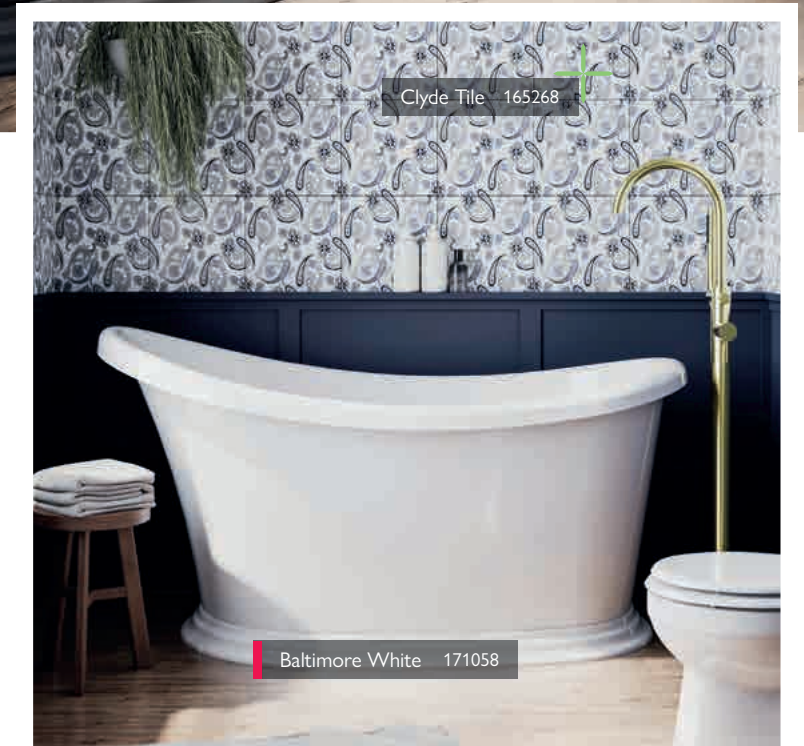

New in SS24

A compact traditional freestanding bath designed to provide a luxurious bathing experience while being space-conscious, making it an ideal choice for small bathrooms without compromising on style or comfort. This type of bath is not built into the wall or a corner but stands freely on its own, giving it a more elegant and traditional look.

Despite its smaller size, this bath is compatible with standard plumbing fixtures to ensure easy installation in most bathrooms.