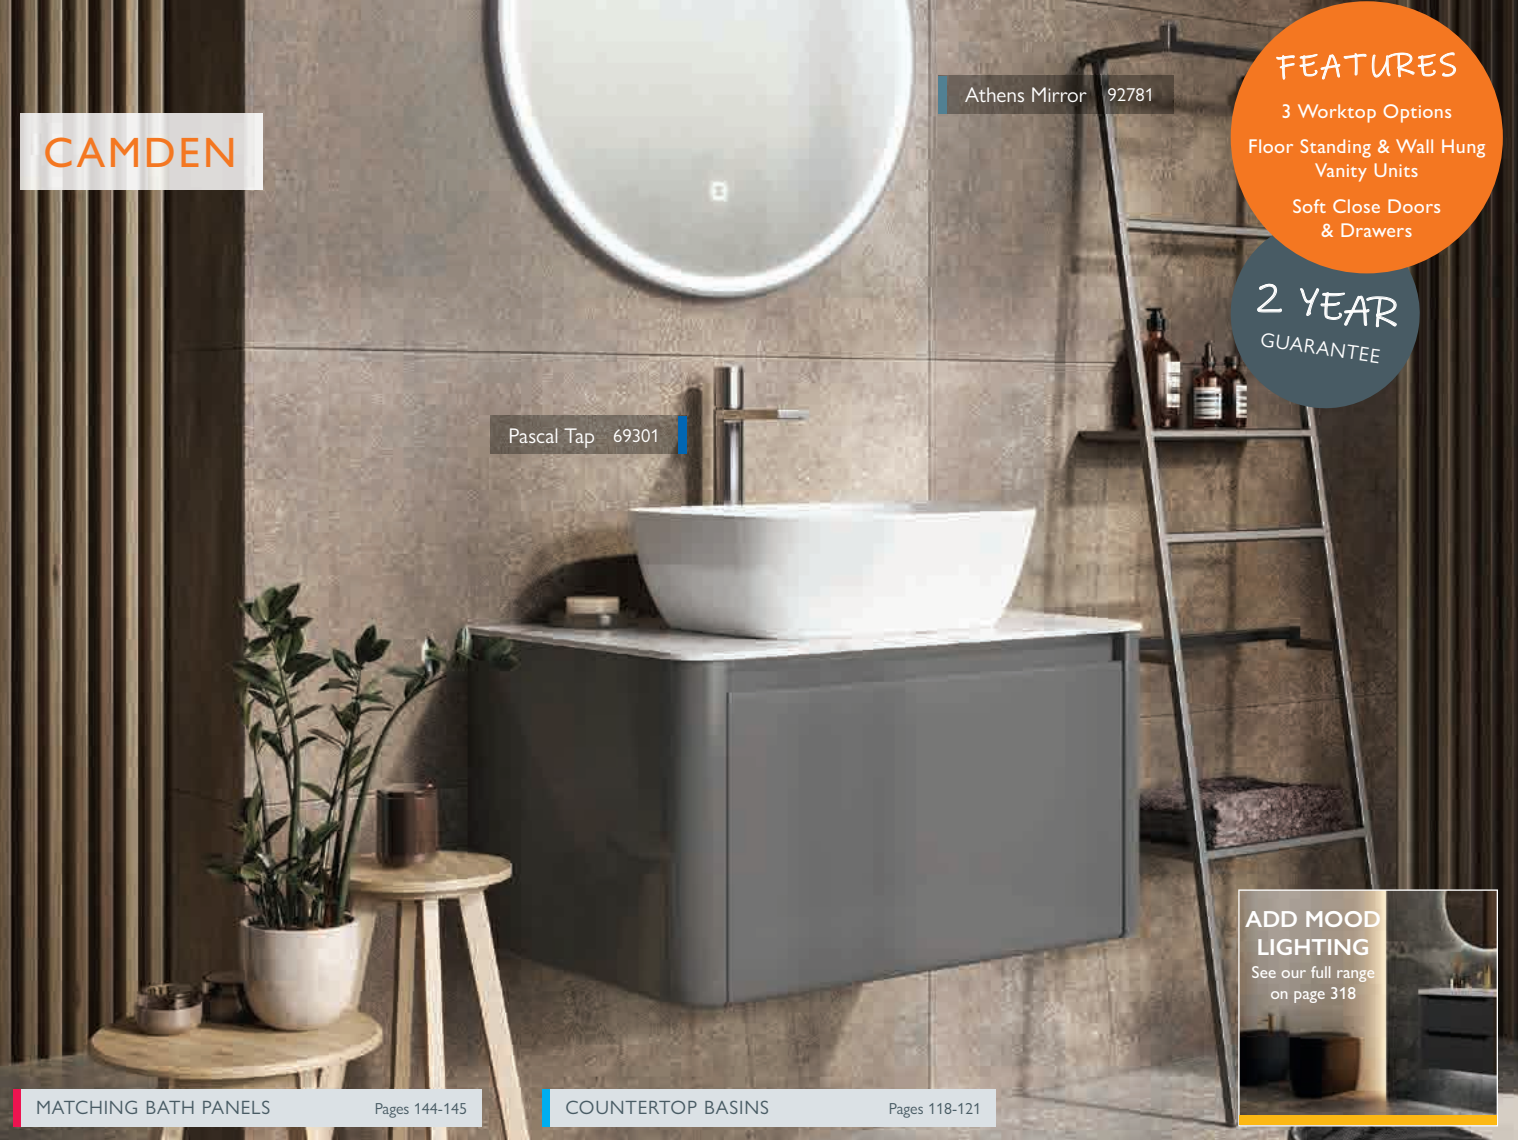

CAMDEN

Athens Mirror 92781

Pascal Tap 69301

FEATURES
3 Worktop Options
Floor Standing & Wall Hung
Vanity Units
Soft Close Doors
& Drawers

**2 YEAR
GUARANTEE**

**ADD MOOD
LIGHTING**
See our full range
on page 318