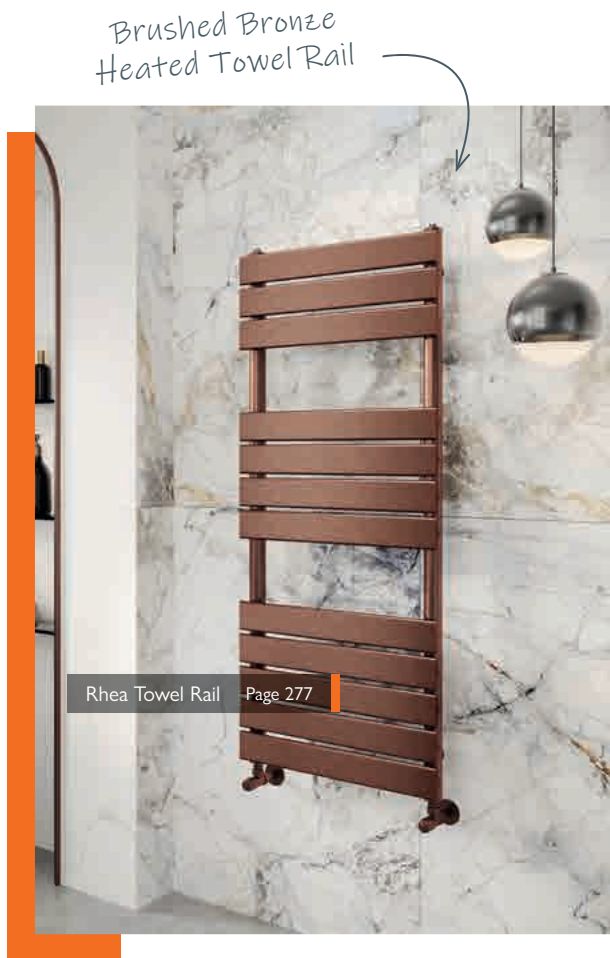

Brushed Bronze Heated Towel Rail

Rhea Towel Rail Page 277