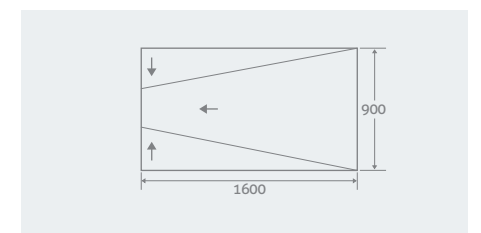

Three Falls