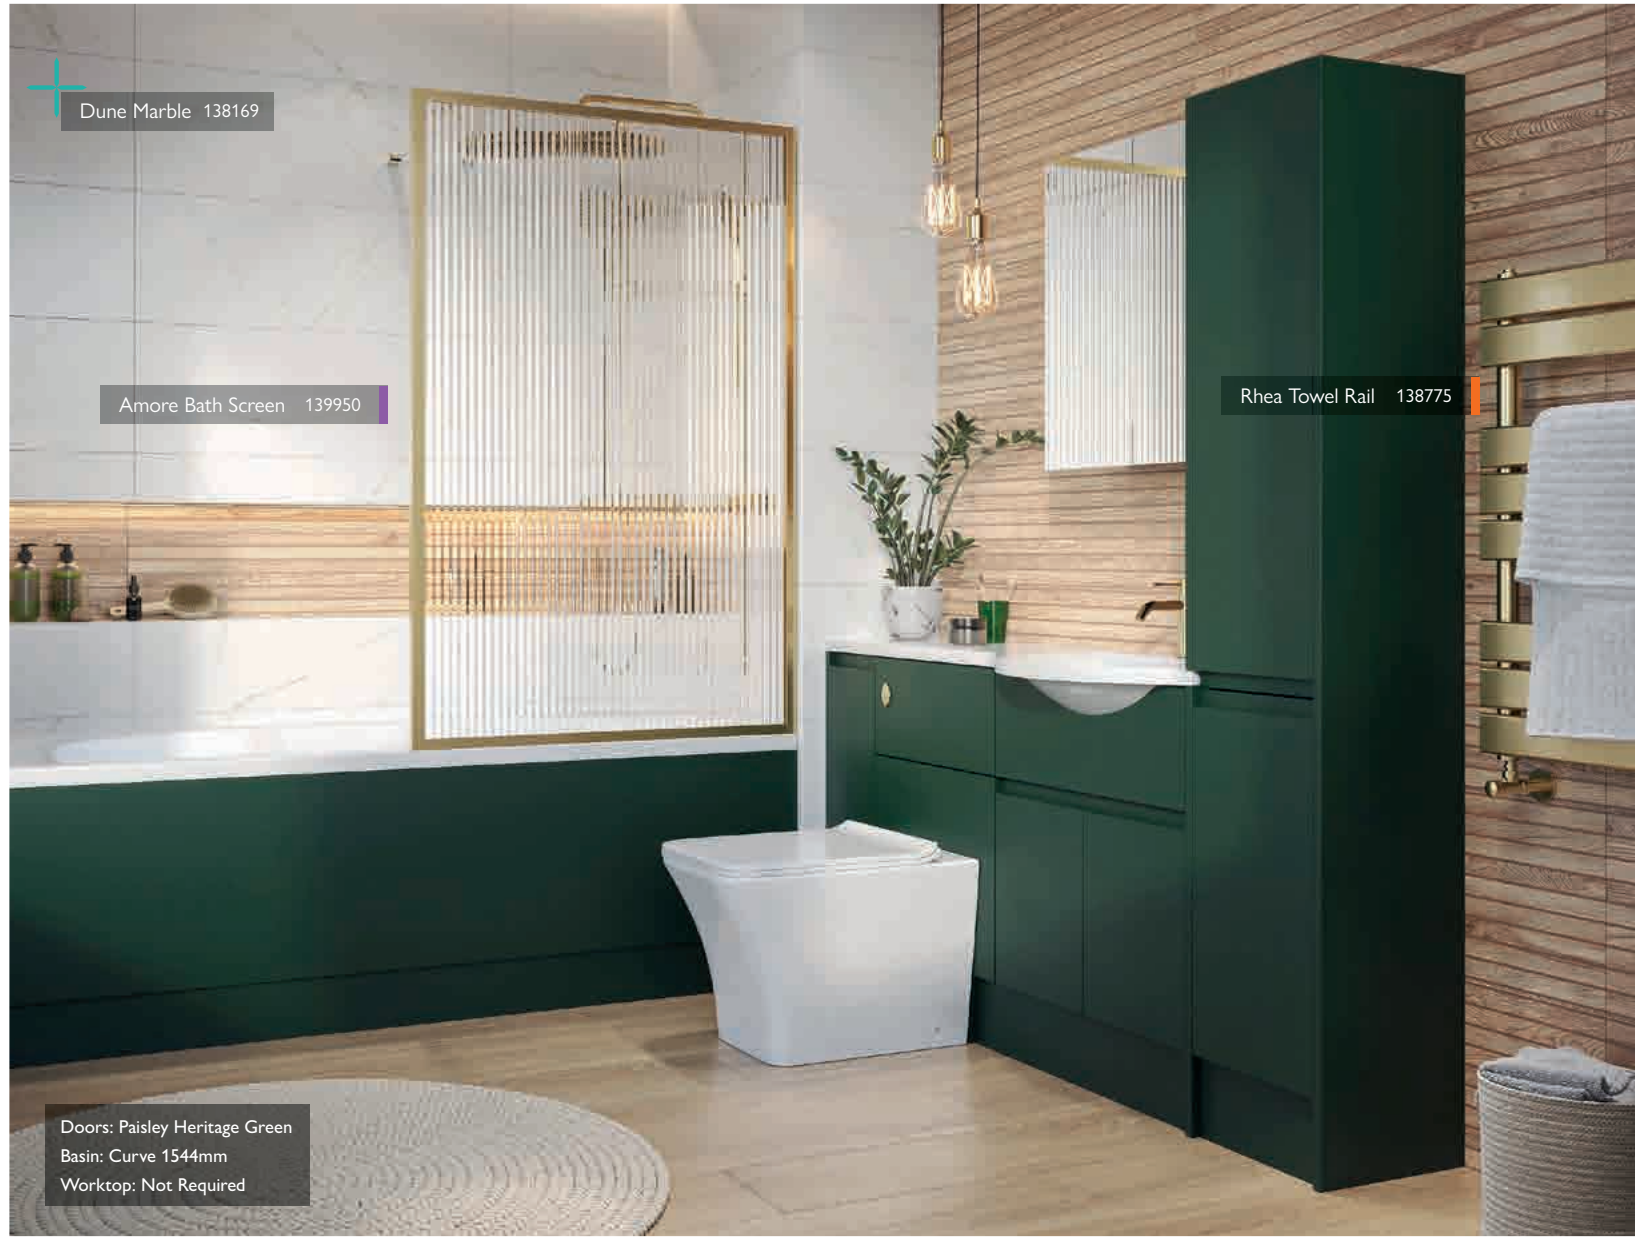

Doors: Paisley Graphite
Basin: Inverso 600mm
Worktop: Marmo Treviso

Doors: Paisley White
Basin: Curve 600mm
Worktop: Black Sparkle

Dune Marble 138169

Amore Bath Screen 139950

Rhea Towel Rail 138775

Doors: Paisley Heritage Green
Basin: Curve 1544mm
Worktop: Not Required