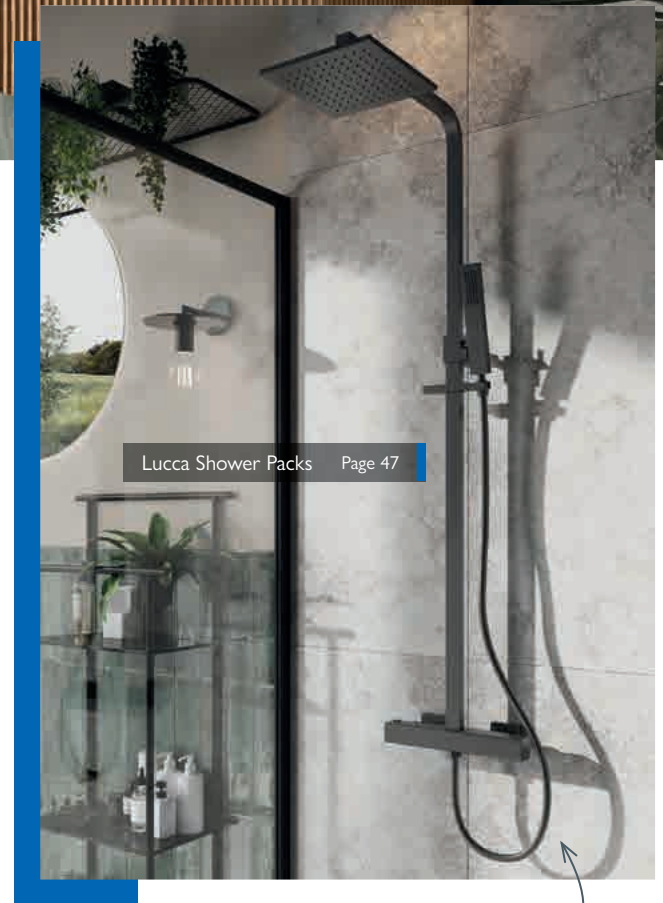

Lucca Shower Packs Page 47

Gun Metal Square Head