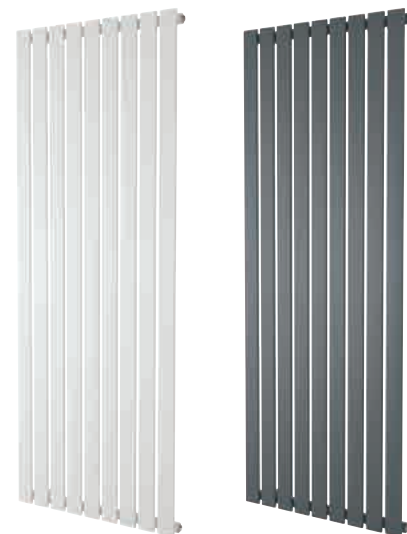

GEMMA WAVE

DESIGNER RADIATORS

Pipe Centres Are Width Plus Valve

	BTU	White	Grey	
H 1785 x W 413	5054	95200	24527	£301

**3 YEAR
GUARANTEE**

PETRA

DESIGNER RADIATORS

Pipe Centres Are Width Plus Valve
 – Can be hung vertical or horizontal