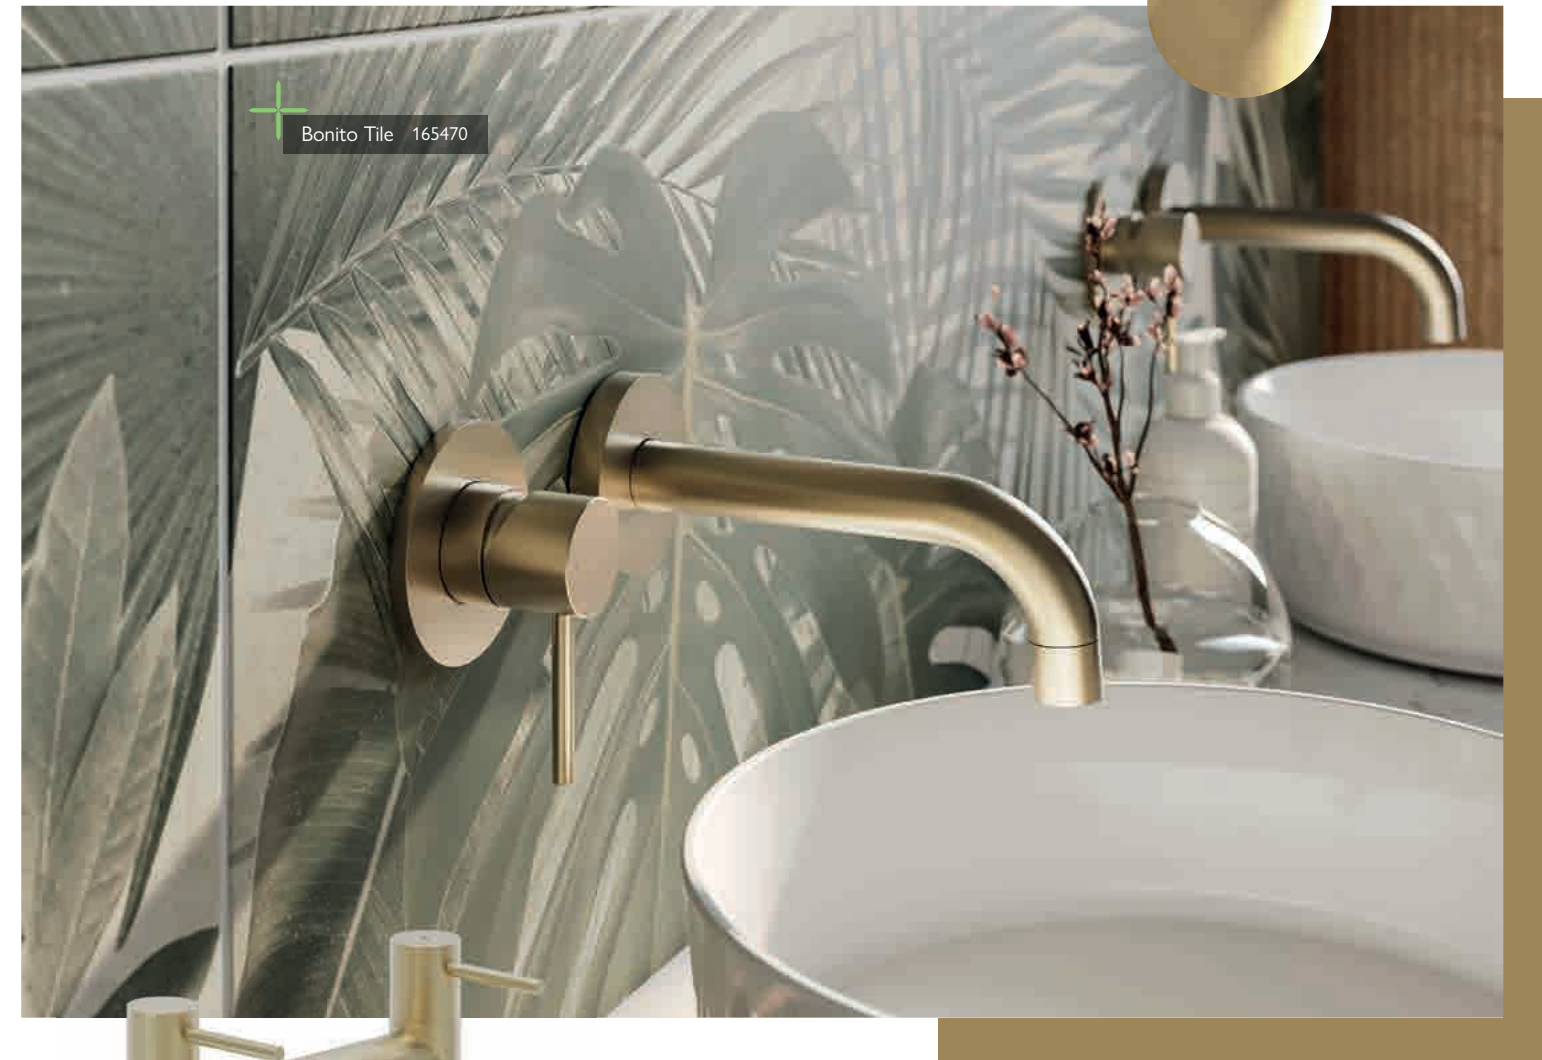

BRUSHED GOLD

Bonito Tile 165470