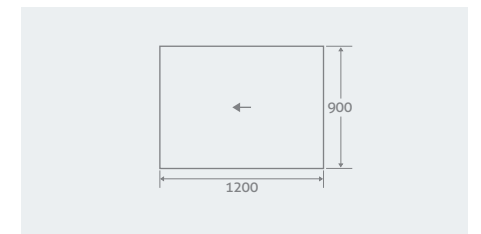

PLEASE NOTE, SUITABLE FOR TILES ONLY

Single Fall

1000 x 1000 x 20 - 7 128493 **£299**

Single Fall

1600 x 1000 x 20 - 7 128494 **£429**

Single Fall

1200 x 900 x 20 - 8 37830 **£299**

SINGLE FALL SLOPING BOARD LINEAR DRAIN