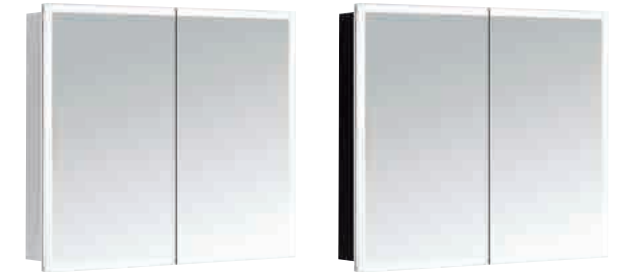

Silver	Black	
W 650 x H 700 x D 150	138761	138764	£862
W 800 x H 700 x D 150	69387	138763	£961

	Low Energy LED	Infrared Sensor	Touch Switch	Demister Pad	Shaver Socket	Wireless Phone Charger	Toothbrush Charger	Bluetooth Speakers	Backlit
LYON	•	•	-	•	•	-	-	-	-

All prices include VAT.