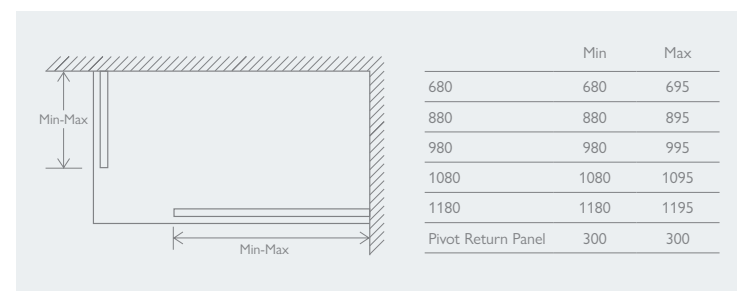

Matt Black	Gunmetal	Brushed Gold	Brushed Bronze	Brushed Nickel	
680	139933	139957	139945	175822	175823	£633
880	139934	139958	139946	175824	175825	£685
980	139935	139959	139947	175826	175827	£716
1080	139936	139960	139948	175828	175829	£751
1180	139937	139961	139949	175830	175831	£788
Pivot Return Panel*	167080	167082	167081	175834	175835	£253

*Optional