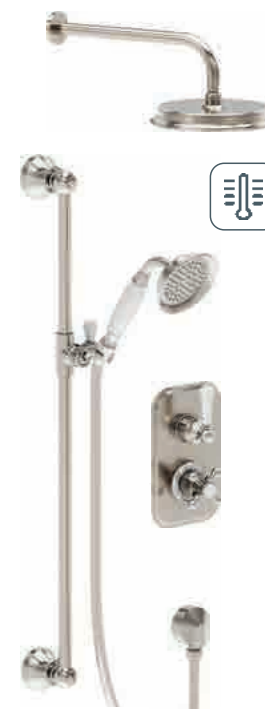

CONCEALED VALVE PACKAGE

Thermostatic valve, 0.5 bar min.
– Brass Handset & Valve

Brushed Nickel
177243 **£1119**

3 YEAR
GUARANTEE