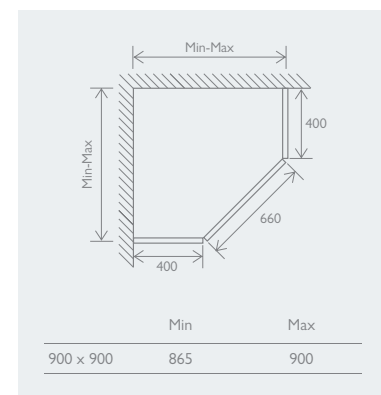

PENTA SHOWER TRAY

900 x 900	18680	£285
-----------	-------	------

SHOWER TRAY LEG SET

Raises shower tray to 130mm high		
110mm	12793	£132

90mm FAST FLOW SHOWER WASTE

90mm fitting for rapid drainage. With easy accessible bottle trap for easy cleaning.