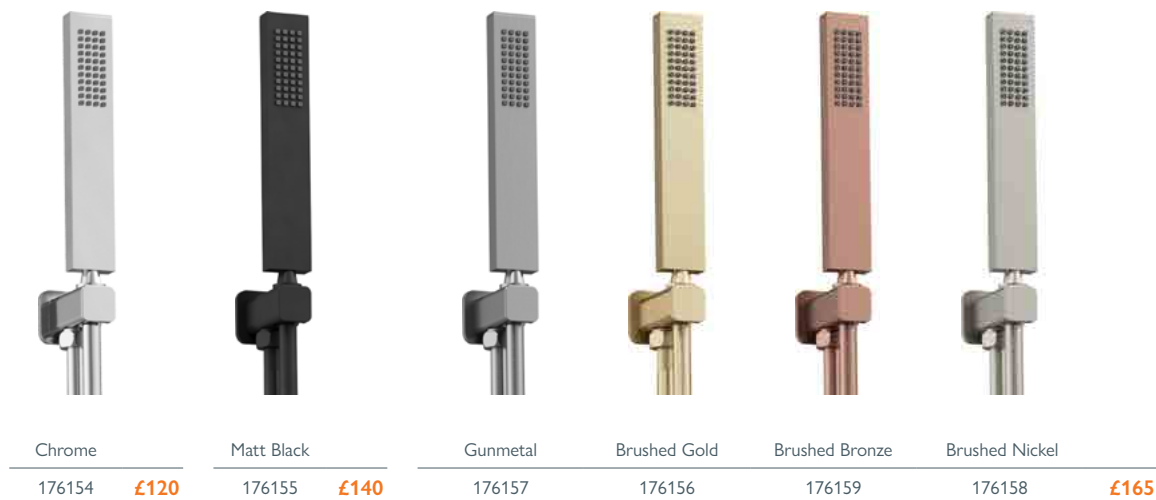

WINSTON

With Holder & Built In Wall Outlet

– No-twist easy clean anti-bacterial PVC hose

New
Available from
April 2024

LUCCA With Holder & Built In Wall Outlet

– No-twist easy clean anti-bacterial PVC hose

New
Available from
April 2024

3 YEAR
GUARANTEE

WALL MOUNTED BATH SPOUTS

VOGUE

Chrome Plated Brass, 0.5 bar min.

69260 **£78**

VOGUE WATERFALL

Chrome Plated Brass, 0.5 bar min.

69261 **£92**

AUSTIN WATERFALL

Chrome Plated Brass, 0.5 bar min.

69262 **£222**

CASCATTA WATERFALL

Chrome Plated Brass, 0.5 bar min.

22264 **£129**

WALL OUTLETS

ROUND

Chrome Plated Brass

12897 **£30**

SQUARE

Chrome Plated Brass

12896 **£30**

BYRON SQUARE

Chrome Plated Brass