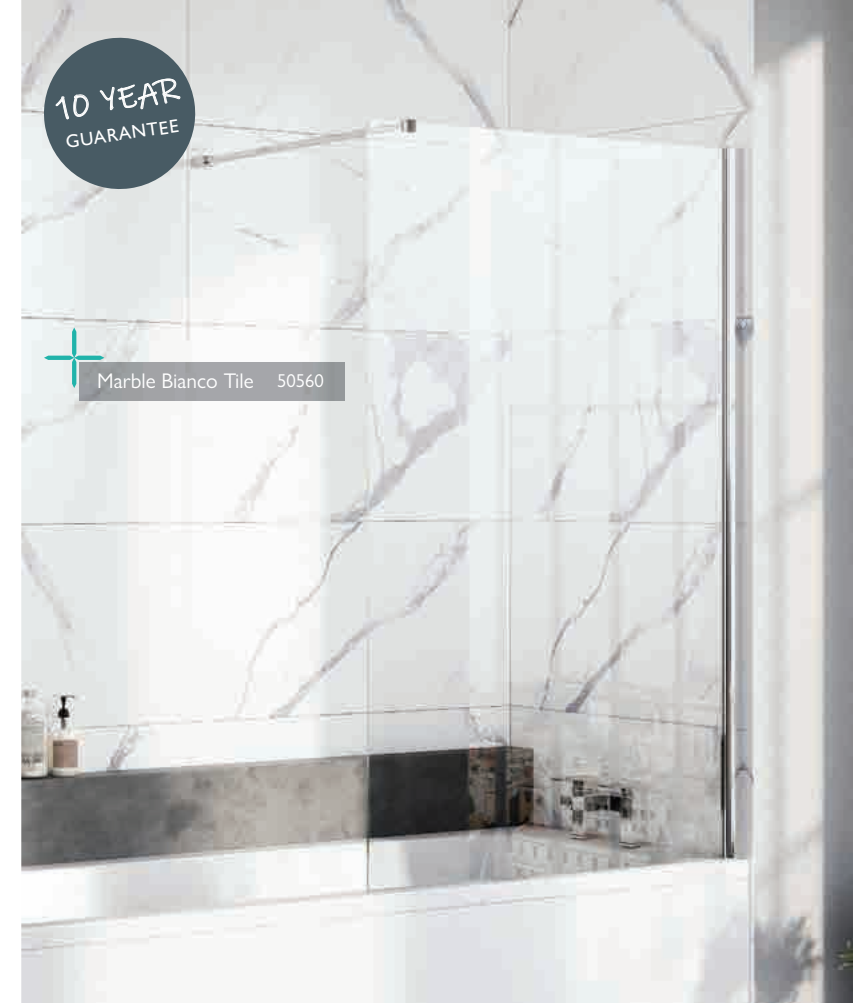

**10 YEAR
GUARANTEE**

Marble Bianco Tile 50560