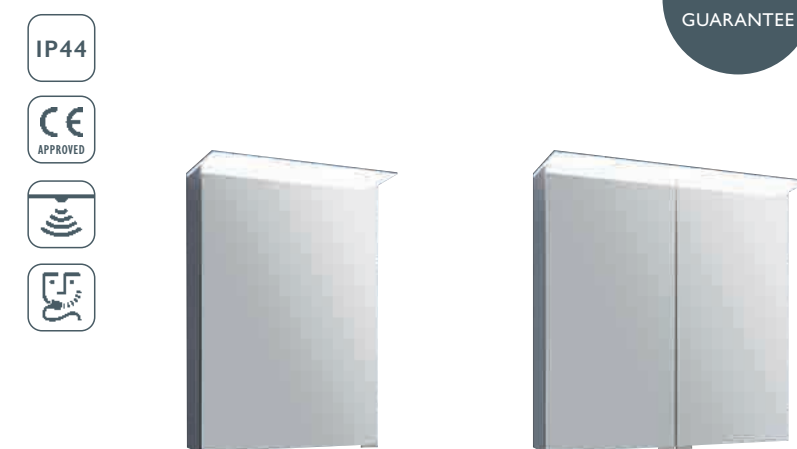

ROSE ALUMINIUM LED MIRRORED WALL CABINETS

Infrared Sensor*: Bottom
Shaver Socket: Top Right Inside

2 YEAR
GUARANTEE