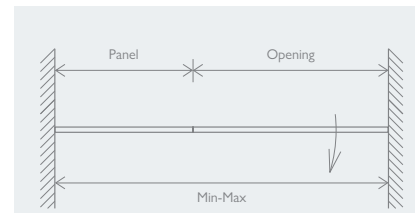

PIVOT DOOR				
	Min	Max	Panel	Opening
760	725	760	-	510
800	765	800	-	550
900	865	900	-	650
1000	965	1000	252	550
1200	1165	1200	452	550

SIDE PANEL		
	Min	Max
700	665	700
760	725	760
800	765	800
900	865	900