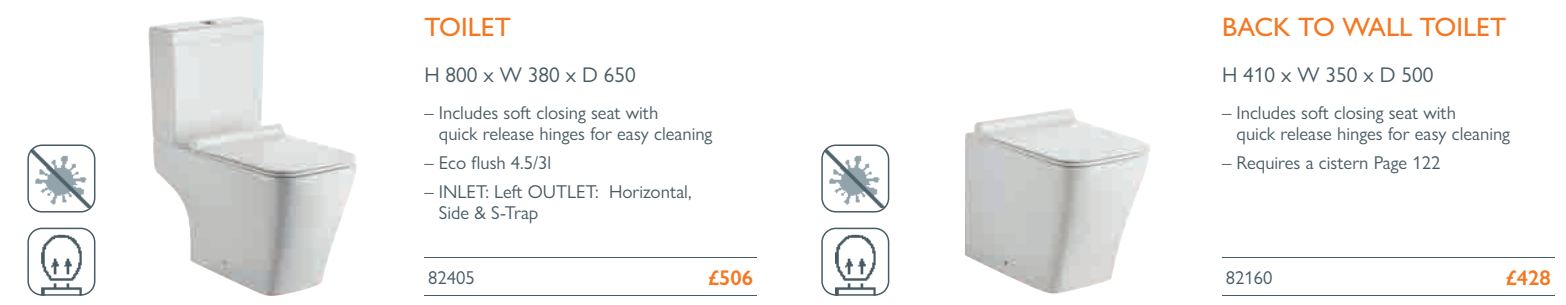

COLOUR MATCH PUSH BUTTON
Matt Black 171130 **£30** | Brushed Gold 171131 **£30**

Palermo Tile 82428

FEATURES
Finished With An Anti Bacterial Glaze

25 YEAR
GUARANTEE

WARWICK

RIM LESS

RIM LESS

TOILET
H 800 x W 380 x D 650
– Includes soft closing seat with quick release hinges for easy cleaning
– Eco flush 4.5/3l
– INLET: Left OUTLET: Horizontal, Side & S-Trap
82405 **£506**