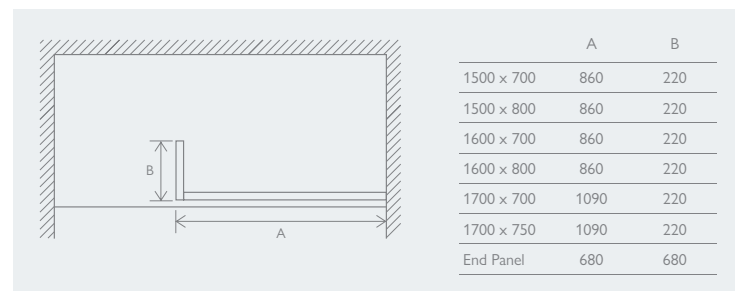

10 YEAR
GUARANTEE

Luso Tile 82449

Wendu Tile 111658

RIO

WALK IN ENCLOSURE

Includes:
Fixed Screen, Fixed Return Panel, Support Bar & 40mm Low Profile Shower Tray

Tray Size	Chrome		Black	
	Code	Price	Code	Price
1500 x 700	15449	£1155	82388	£1177
1500 x 800	15450	£1167	82389	£1189
1600 x 700	15451	£1185	83928	£1207
1600 x 800	15452	£1185	83929	£1207
1700 x 700	15453	£1276	82390	£1299
1700 x 750	15454	£1276	82391	£1299
680 End Panel	12609	£335	82110	£352