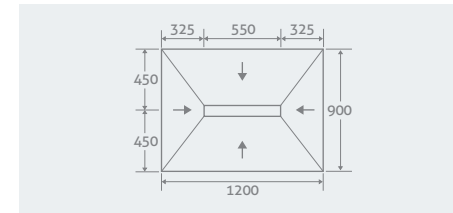

PLEASE NOTE, SUITABLE FOR TILES ONLY

Single Fall
1200 x 900 x 40/25 37851 **£970**

Four Falls
900 x 900 x 30 37846 **£789**

Four Falls
1600 x 900 x 30 37849 **£958**

Four Falls
1200 x 900 x 30 37848 **£881**