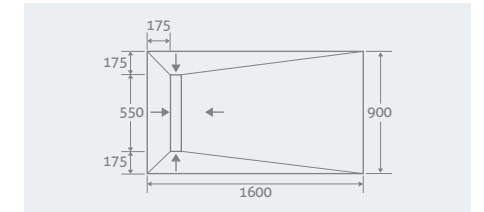

Four Falls
1600 x 900 x 30 37849 **£958**