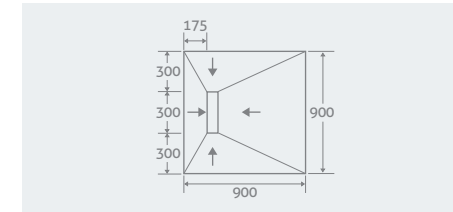

Four Falls
900 x 900 x 30 37846 **£789**