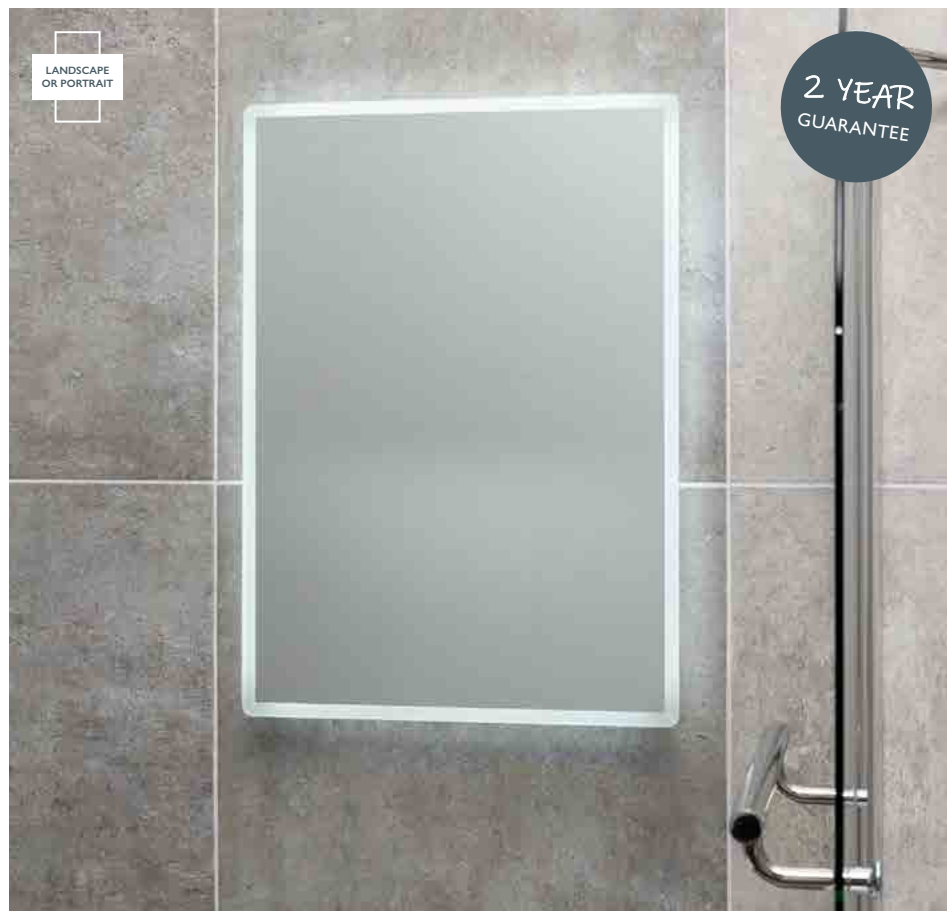

LANDSCAPE OR PORTRAIT

2 YEAR GUARANTEE