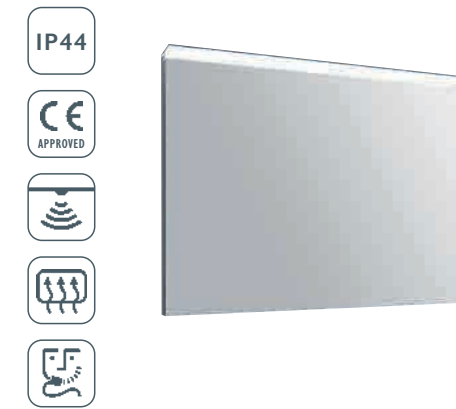

ELLA LED MIRROR

- Infrared Sensor*: Bottom
- Shaver Socket: Bottom
- Demister pad

W 400 x H 715 x D 60/125	17998	£388
W 600 x H 715 x D 60/125	17999	£416
W 800 x H 600 x D 60/125	18000	£459
W 1200 x H 600 x D 60/125	18001	£528