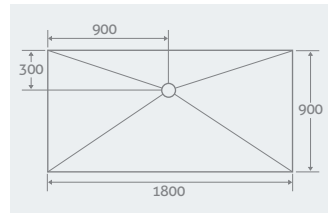

1200 x 1200 x 20 12852 **£406**

1800 x 900 x 20 37822 **£468**

Offset Drain
1300 x 800 x 20 12856 **£355**

Offset Drain
1500 x 800 x 25 12857 **£414**

Offset Drain
1800 x 900 x 25 12858 **£468**

COMPLETE INSTALLATION KIT With Drain