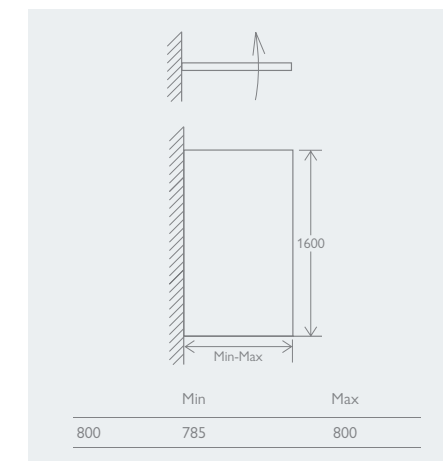

FEATURES

Easy Clean
8mm Toughened Glass
Solid Brass Hinges
Aluminium Profile

10 YEAR
GUARANTEE

Glacier Noir Tile 165287

LAVA

BATH SCREEN

– Universally handed

	Chrome	
Without Towel Rail	92507	£435
With Towel Rail	92508	£483