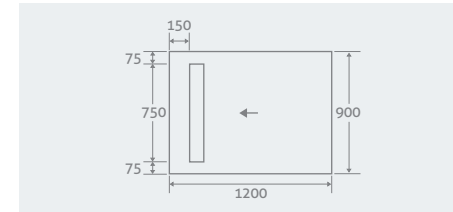

Single Fall
1200 x 900 x 40/25 37851 **£970**