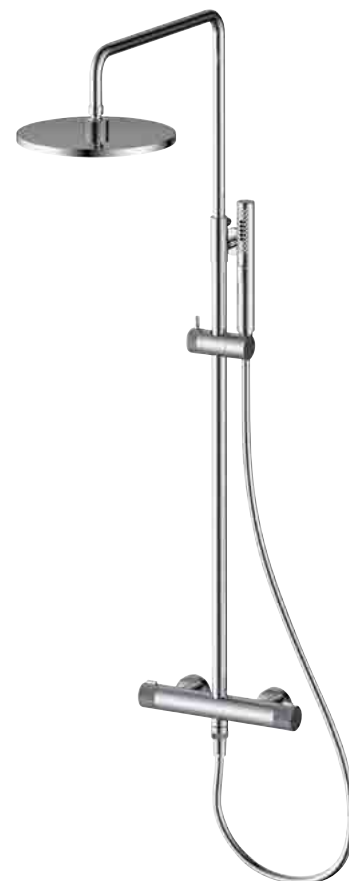

DUAL OUTLET With Handset

Chrome 139129 **£541**

TRIPLE OUTLET

Chrome 139132 **£551**

TRIPLE OUTLET With Handset

Chrome 139130 **£582**

SHOWER PACK

Thermostatic Valve, 1 Bar Min.

- Telescopic Height Adjustment
- 250mm stainless steel fixed head
- ABS handset, brass body, zinc alloy handles, ceramic discs
- Cool touch technology
- No-twist easy clean anti-bacterial PVC hose

Chrome 139134 **£587**