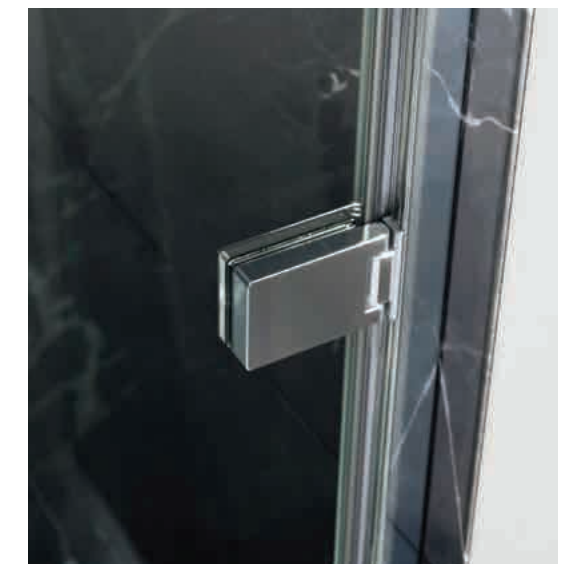

GENOA

FRAMELESS BATH SCREEN

- Aluminium profile
- Zinc alloy & brass hinges
- Universally handed

SINGLE

	Chrome	
600	12536	£261

DOUBLE

	Chrome	
800	12537	£452

TRIPLE