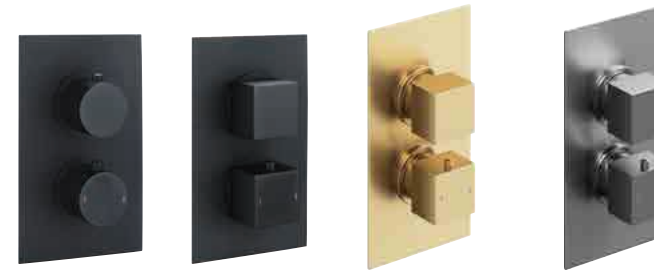

ZANE

SINGLE OUTLET

Thermostatic valve, 0.5 bar min.
Minimum Wall Cavity 75mm
– Round or Square controls

	Black		Brushed Gold		Gunmetal	
Round	95844	£418	-	-	-	-
Square	95845	£418	139052		139053	£459