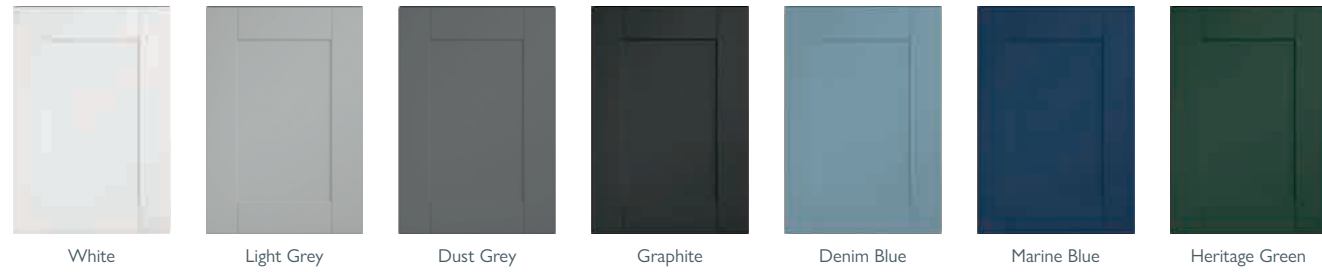

DOOR OPTIONS

Shaker style door fronts
- Available in matt

White Light Grey Dust Grey Graphite Denim Blue Marine Blue Heritage Green

YOU CAN HANDLE IT
See our range of handles on Page 232