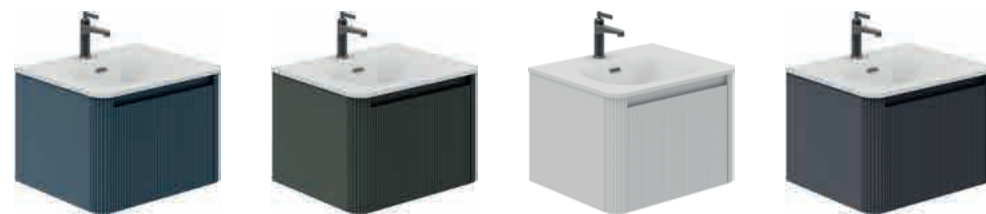

FLOOR STANDING WITH DOORS

	Blue	Green	White	Charcoal		
600	H 800 x W 594 x D 495	167849	167863	167877	167891	£620
800	H 800 x W 794 x D 495	167852	167866	167880	167894	£688
1000	H 800 x W 994 x D 495	167855	167869	167883	167897	£895

WALL HUNG

	Blue	Green	White	Charcoal		
600	H 400 x W 594 x D 495	167847	167861	167875	167889	£598
800	H 400 x W 794 x D 495	167850	167864	167878	167892	£688
1000	H 400 x W 994 x D 495	167853	167867	167881	167895	£854

BASINS

Solid basin with matt soft touch finish

	White	Black	
600	167841	167842	£214
800	167843	167844	£238
1000	167845	167846	£278

Ceramic basin

New
Available from
May 2024

	Gloss White	
600	176526	£214
800	176527	£238
1000	176528	£278

WORKTOP

Solid surface worktop with matt soft touch finish

– Pre-drilled waste hole

	White	Black	
600	167903	167959	£267
800	167905	167960	£287
1000	167907	167961	£329

COUNTERTOP BASINS Pages 118-121