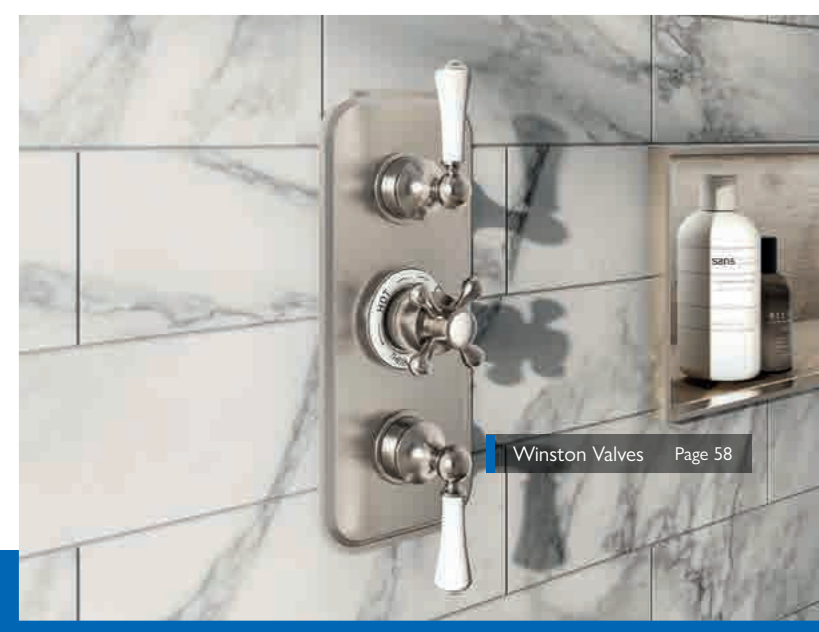

Gun Metal Square Head

Brushed Nickel Floorstanding Bath Mixer

Winston Taps Page 84

Winston Valves Page 58

ENCLOSURES

Designed with you in mind, our enclosures section is packed with innovative products with features to help make your life easier and more stylish, including shower doors with easy clean glass, quick release rollers, front access installation and hidden fixings to give a sleek and stylish look.