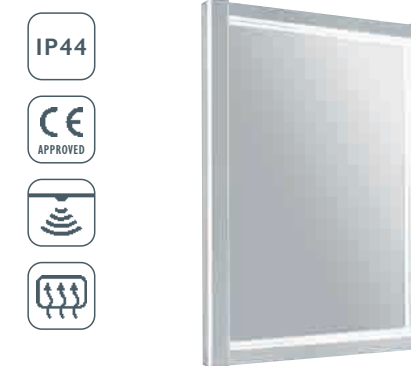

– Infrared sensor*
 – Can be hung landscape or portrait
 – Demister pad

W 700 x H 500	82164	£533
W 800 x H 600	82165	£580
W 1250 x H 600	82166	£704

2 YEAR
GUARANTEE

	Low Energy LED	Infrared Sensor	Touch Switch	Demister Pad	Shaver Socket	Wireless Phone Charger	Toothbrush Charger	Bluetooth Speakers	Backlit
HONEY	•	•	–	•	–	–	–	–	–
OREGON	•	•	–	•	–	–	–	–	–