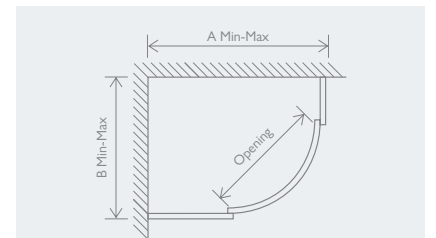

A Min	A Max	B Min	B Max	Opening
800 x 800	765	785	765	785	435
900 x 760	865	885	725	745	415
900 x 900	865	885	865	885	490
1000 x 800	965	985	765	785	435
1000 x 900	965	985	865	885	490
1100 x 760	1065	1085	725	745	415
1200 x 800	1165	1185	765	785	435
1200 x 900	1165	1185	865	885	490
1300 x 760	1265	1285	725	745	415
1400 x 800	1365	1385	765	785	435

SHOWER TRAYS Pages 24-29