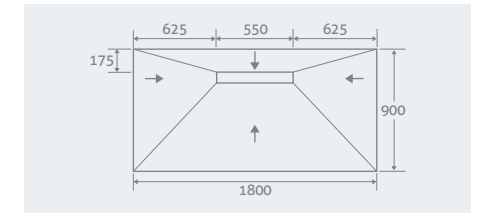

Four Falls
1800 x 900 x 30 37850 **£992**