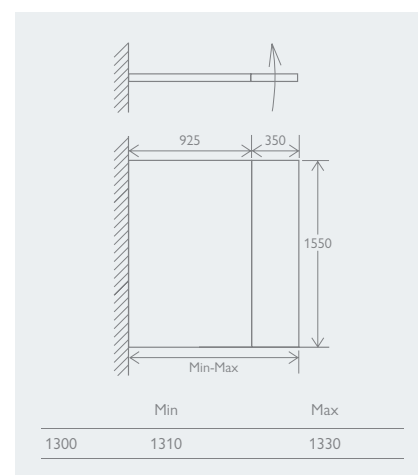

Includes 1200mm support bar which can be cut down for use with narrower baths
 – Easy Clean Glass
 – 8mm Toughened Glass
 – Solid Brass Hinges
 – Aluminium Profile
 – Universally handed

Chrome	14447	£605
Black	138913	£644