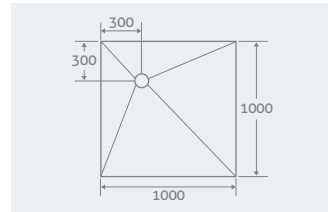

WETROOM INSTALLATION WITH A TRAY

STANDARD TRAYS

Can be ordered as Tray + Installation Kit or Tray + Drain + Sealing Kit

PLEASE NOTE, SUITABLE FOR TILES ONLY

Offset Drain
1000 x 1000 x 20 12853 **£330**