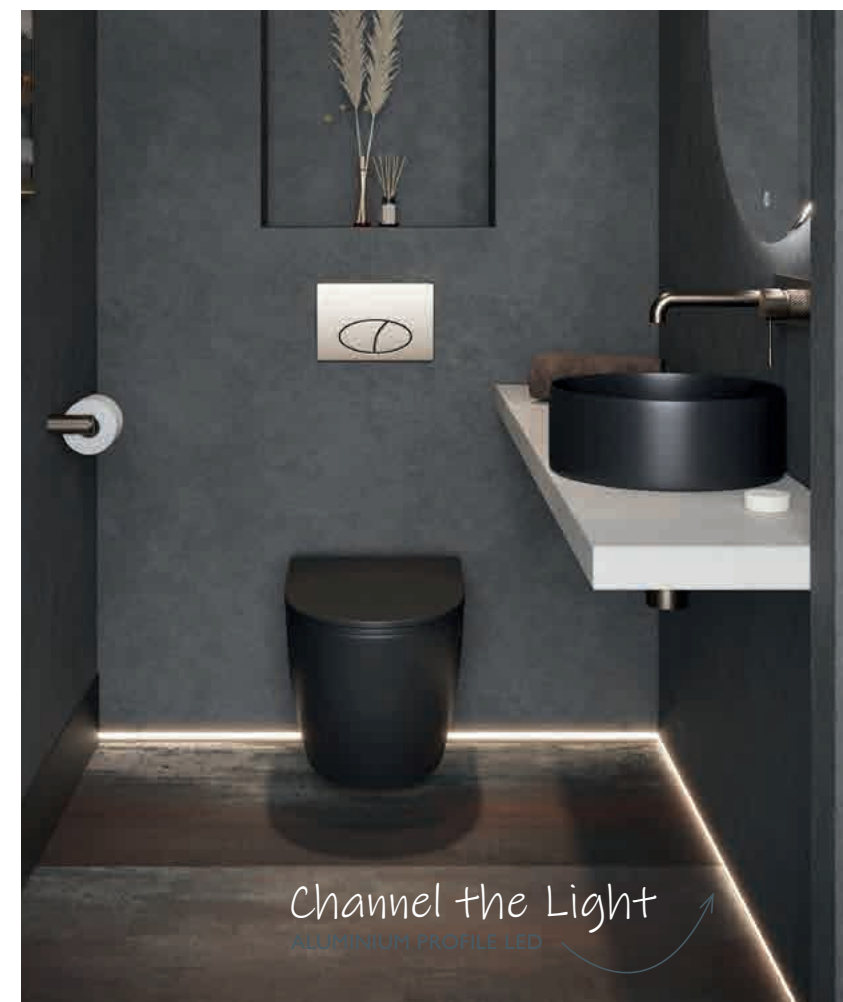

600mm	20.7W	167162	£232
700mm	21.7W	167163	£253
800mm	22.7W	167164	£273
1200mm	26.7W	167165	£273

ELECTRICAL ACCESSORIES

IN WALL TOOTHBRUSH CHARGER

Compatible with all Oral B & Braun toothbrushes

DOUBLE

Chrome	Brushed Steel	Black	Gold	White
127696	127697	127698	177245 £155	127686 £116