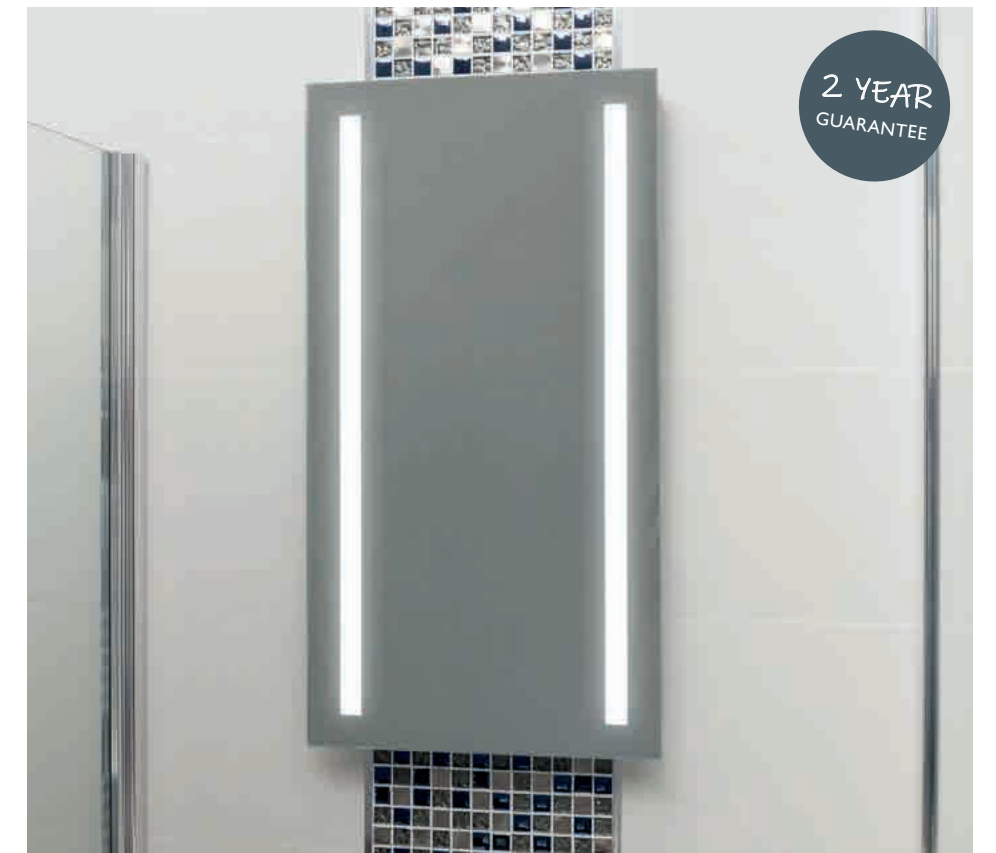

TITAN LED MIRROR

- Infrared Sensor*: Bottom
- Shaver Socket: Bottom
- Demister pad

W 425 x H 800 x D 65 15347 **£360**

	Low Energy LED	Infrared Sensor	Touch Switch	Demister Pad	Shaver Socket	Wireless Phone Charger	Toothbrush Charger	Bluetooth Speakers	Backlit
ATHENS	•	-	•	•	-	-	-	-	-
CUMBERLAND	•	•	-	•	-	-	-	-	•