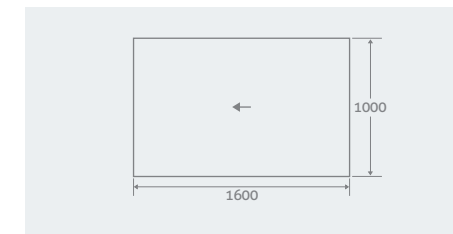

PLEASE NOTE, SUITABLE FOR TILES ONLY

Single Fall

1000 x 1000 x 20 - 7 128493 **£299**

Single Fall

1600 x 1000 x 20 - 7 128494 **£429**

Single Fall

1200 x 900 x 20 - 8 37830 **£299**

SINGLE FALL SLOPING BOARD LINEAR DRAIN