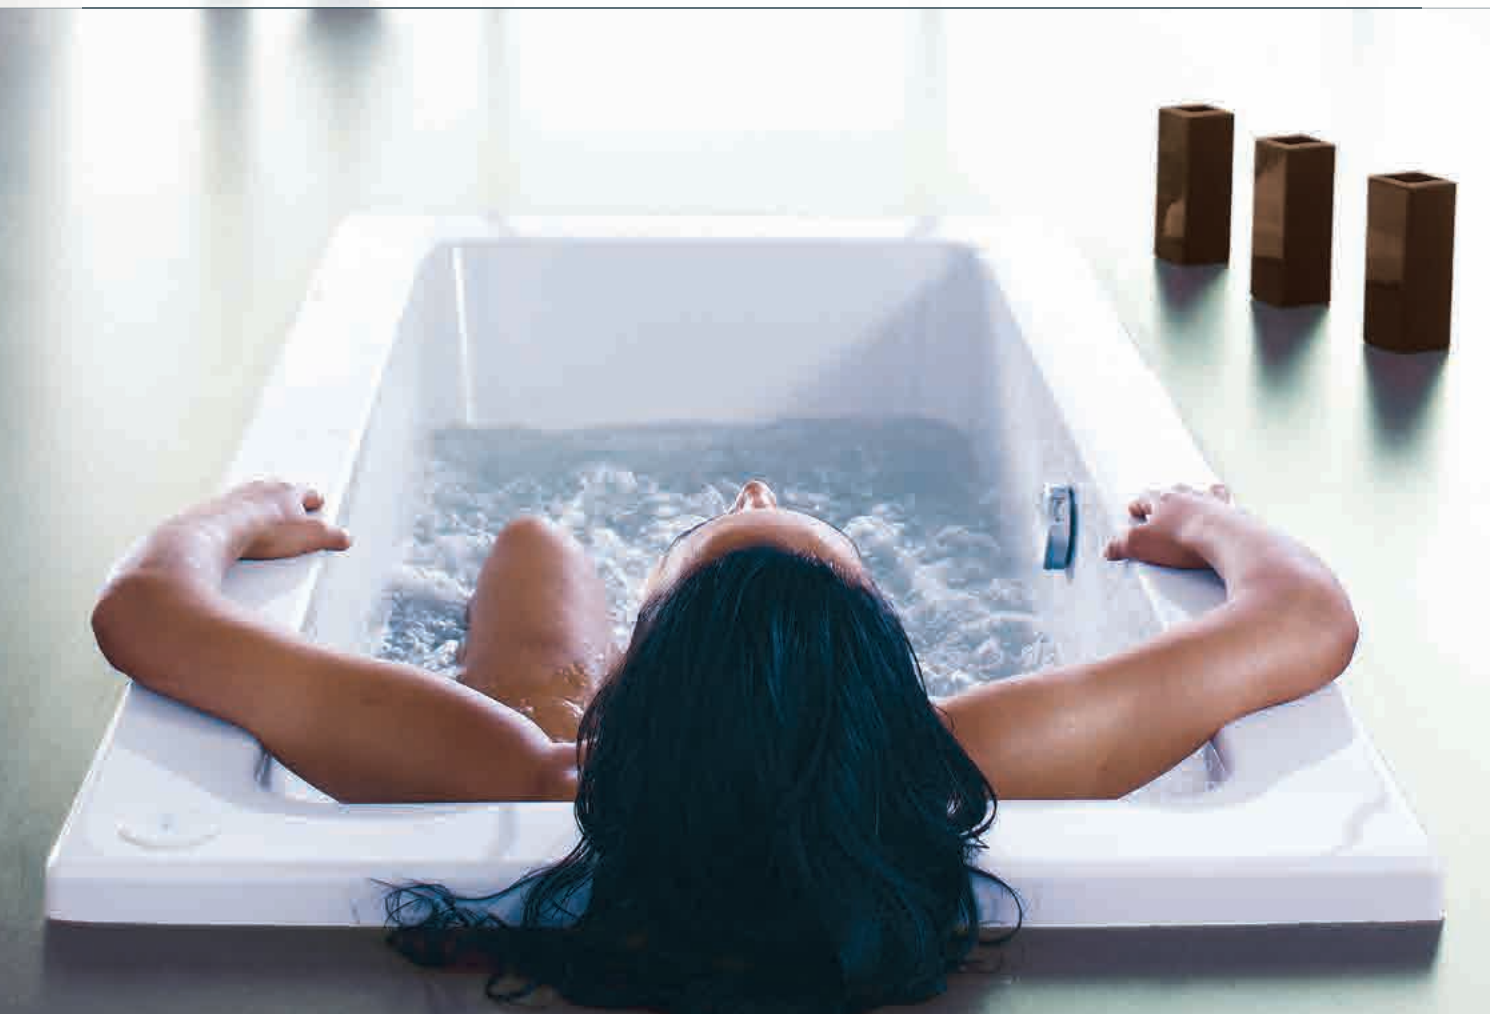

DOUBLE ENDED ACRYLIC BATHS

MEERA

super-strong ACRYLIC

1700 x 700	197ltr	59589	£655
1700 x 750	220ltr	59590	£753
1800 x 800	240ltr	69658	£800

Add a Revive whirlpool system from **£703**, see page 141

SOLDEN

super-strong ACRYLIC

1700 x 750	205ltr	92404	£616
1900 x 900	314ltr	111301	£840

Add a Revive whirlpool system from **£703**, see page 141

TYWIN

super-strong ACRYLIC

1700 x 700	206ltr	59591	£655
1700 x 750	215ltr	59592	£736
1800 x 800	220ltr	59593	£882
1800 x 900	235ltr	59594	£1004

Add a Revive whirlpool system from **£703**, see page 141

ARAGON

super-strong ACRYLIC

1700 x 700	163ltr	92396	£655
1700 x 750	186ltr	92397	£655
1700 x 800	215ltr	92398	£675
1800 x 800	232ltr	92399	£726

Add a Revive whirlpool system from **£703**, see page 141

EROS

- Includes matching acrylic front panel, panel height 555
- Available left & right hand, right hand shown

super-strong ACRYLIC

		Left Hand	Right Hand	
1650 x 725	201ltr	21709	21710	£893

Add a Revive whirlpool system from **£703**, see page 141

OTHELLO

super-strong ACRYLIC

1700 x 700	184ltr	18778	£655
1700 x 750	195ltr	12555	£655
1800 x 800	205ltr	12557	£726

Standard ACRYLIC

1700 x 700	184ltr	92403	£489
1700 x 750	195ltr	12554	£524
1800 x 800	205ltr	12556	£580

Add a Revive whirlpool system from **£703**, see page 141