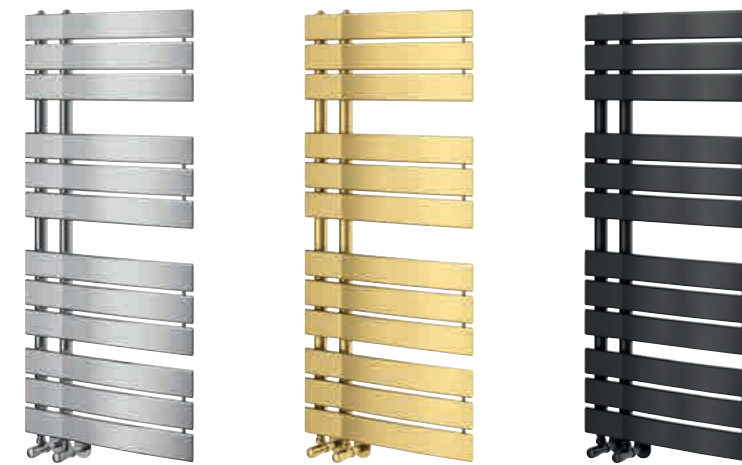

HATI

3 YEAR
GUARANTEE

HEATED TOWEL RAILS

Pipe Centres 470mm

	BTU	Matt Black	
H 736 x W 500	2102	138784	£221
H 1000 x W 500	2729	138785	£253
H 1269 x W 500	3412	138786	£273

RHEA

3 YEAR
GUARANTEE

HEATED TOWEL RAILS

Pipe Centres 450mm

New
Colour

	BTU	Chrome		Brushed Bronze	BTU	Brushed Gold		Matt Black	
H 800 x W 500	994	138769	£258	171027	1477	138775	£298	138772	£211
H 1200 x W 500	1491	138770	£360	171028	2216	138776	£402	138773	£315
H 1600 x W 500	1987	138771	£464	171029	2954	138777	£504	138774	£417

Cosmos Tile 113096

HEATED TOWEL RAILS

LETO

3 YEAR
GUARANTEE

HEATED TOWEL RAILS

H 1100 x W 500

BTU	Matt Black	Anthracite	
2249	146980	146981	£365

Laguna Bath 69330

TELESTO

3 YEAR
GUARANTEE

HEATED TOWEL RAILS

Pipe Centres 80mm

	BTU	Chrome		BTU	Brushed Gold		Matt Black	
H 1080 x W 550	1273	138778	£490	1884	138782	£536	138780	£387
H 1400 x W 550	1485	138779	£530	2198	138783	£614	138781	£426