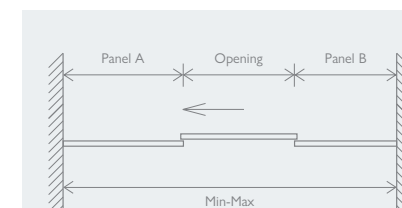

SIDE PANEL

800	18003	£444
900	18004	£462