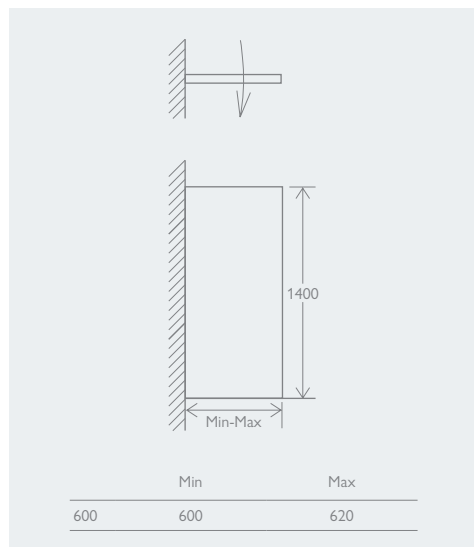

GENOA

FRAMELESS BATH SCREEN

- Aluminium profile
- Zinc alloy & brass hinges
- Universally handed

SINGLE

	Chrome	
600	12536	£261

DOUBLE

	Chrome	
800	12537	£452

TRIPLE

	Chrome	
1200	12538	£617

MODUS

FRAMELESS BATH SCREEN

- Aluminium profile
- Universally handed

SINGLE

Chrome	12551	£279
Black	138914	£307
Gunmetal	175805	£365
Brushed Gold	175804	£365
Brushed Bronze	New 175806	£365
Brushed Nickel	New 175807	£365

SINGLE CURVED

	Chrome	
800	12552	£279

DOUBLE

	Chrome	
Without Towel Rail	12550	£340
With Towel Rail	12553	£365