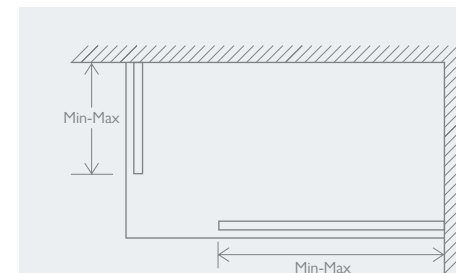

FROSTED GLASS

Without Support Bar

	Chrome	Black
480	-	138869 £410
580	-	138871 £449
680	82097 £500	82098 £541

Including 800mm Support Bar

	Chrome	Black
780	-	138873 £531
880	82100 £542	82101 £557
980	82103 £602	82104 £613
1080	-	138875 £633
1180	82106 £648	82107 £662

	Min	Max
480	480	500
580	580	600
680	680	700
780	780	800
880	880	900
980	980	1000
1080	1080	1100
1180	1180	1200

SUPPORT BARS

EXTENSION SUPPORT BAR

For larger trays or wet rooms (over 800 wide)

	Chrome	Black
1200	12590 £152	82129 £161

CEILING ARM

	Chrome	Black
800	111369 £142	111368 £154

ANGLED SUPPORT BAR

For use with screens up to 780

	Chrome	Black
For 480 & 580 Screens	24584 £74	-
For 680 Screens	24585 £80	82127 £93
For Screens Over 680	24586 £87	82128 £99