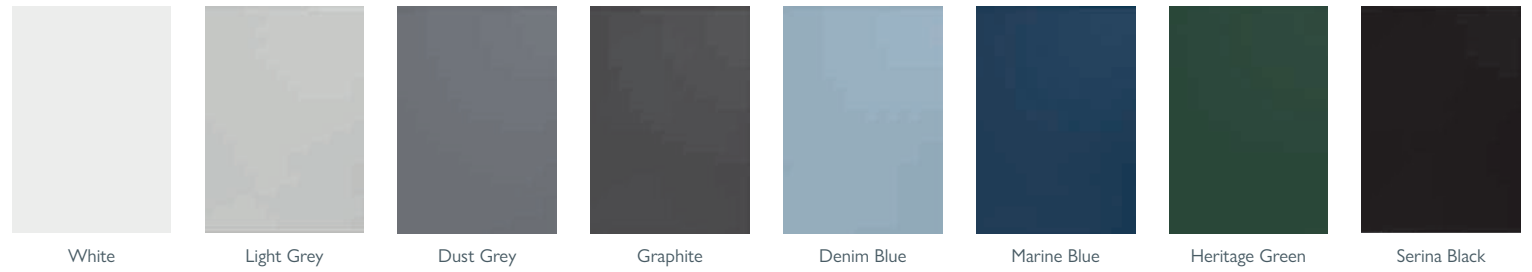

Molet Tap 123904

DOOR OPTIONS

Plain door fronts
– Available in matt or gloss

White Light Grey Dust Grey Graphite Denim Blue Marine Blue Heritage Green Serina Black

YOU CAN HANDLE IT

See our range of handles on Page 232