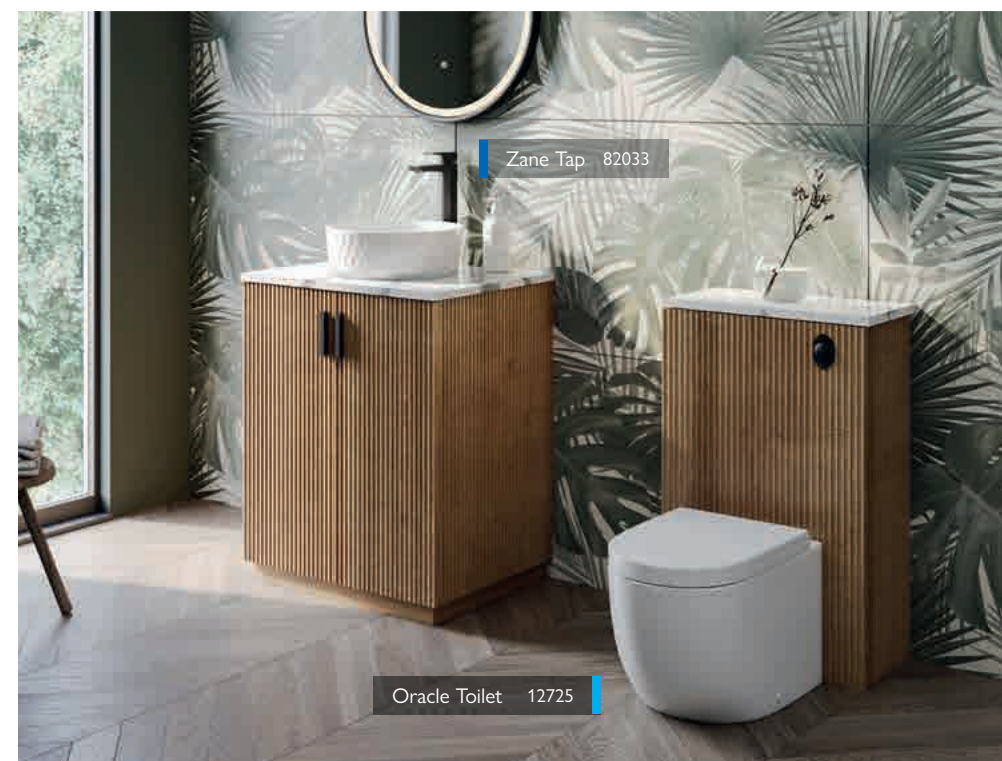

FEATURES

Floor Standing & Wall Hung Vanity Units
Soft Close Doors & Drawers

2 YEAR GUARANTEE

Tarzan Mirror 167145

Paros Basin 167938

COUNTERTOP BASINS Pages 118-121

Bonito Tile 165470

Zane Tap 82033