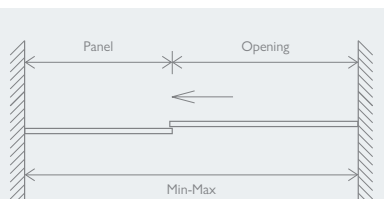

SLIDING DOOR

	Min	Max	Panel	Opening
1000	965	1000	396	375
1100	1065	1100	446	425
1200	1165	1200	496	475
1300	1265	1300	546	525
1400	1365	1400	596	575
1500	1465	1500	655	625
1600	1565	1600	705	675
1700	1665	1700	-	-

SIDE PANEL

	Min	Max
700	665	700
760	725	760
800	765	800
900	865	900

RIO

SLIDING DOOR

	Chrome	
1000	12592	£510
1200	12595	£526

SIDE PANEL

760	12600	£269
800	12604	£278
900	12608	£288