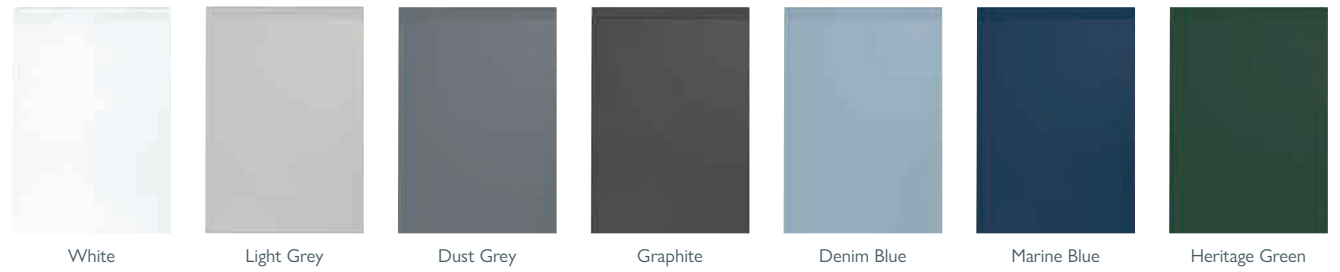

PAISLEY

Add Mood Lighting
Page 318

Zane Tap 138964

Orlando Bath 138208

Doors: Paisley Denim Blue
Basin: Curve 1544mm
Worktop: Not Required

Cosmos Tile 37623

DOOR OPTIONS

Handleless door fronts
- Available in matt