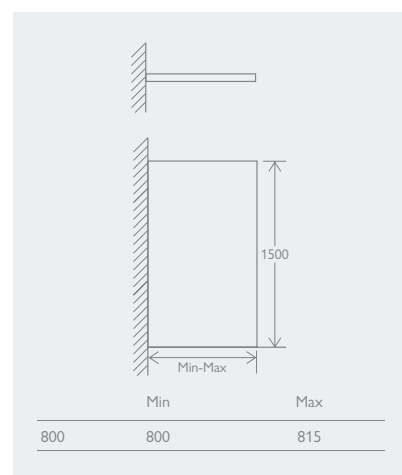

SUPPORT BARS Made from aluminium resistant to rust

	Matt Black	Gunmetal	New Brushed Gold	New Brushed Bronze	Brushed Nickel	
1200mm Straight	139995 £54	139997	139996	175836	175837	£62
480mm Angled	139998 £62	140000	139999	175838	175839	£70