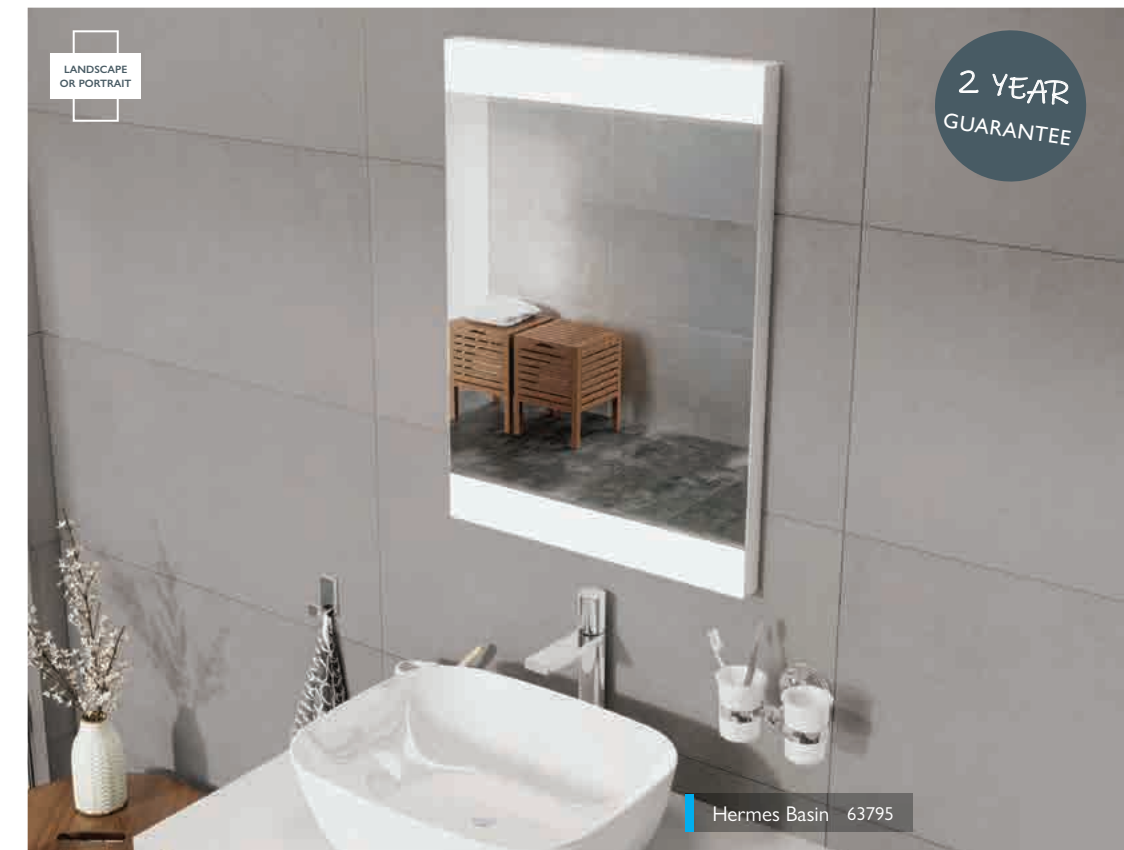

2 YEAR GUARANTEE

LANDSCAPE OR PORTRAIT

2 YEAR GUARANTEE

Hermes Basin 63795

	Low Energy LED	Infrared Sensor	Touch Switch	Demister Pad	Shaver Socket	Wireless Phone Charger	Toothbrush Charger	Bluetooth Speakers	Backlit
ASTLEY	•	•	–	•	–	–	–	–	•
NOVA	•	•	–	•	–	–	–	–	–