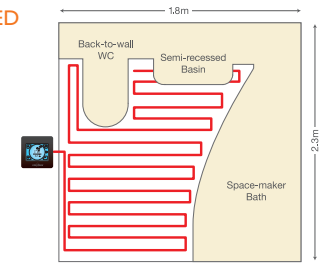

RADIATOR VALVE PAIRS

ROUND

	Chrome	Anthracite	Black	Brushed Gold
Straight	12676	82011	139275	163283
Angled (shown)	12675	82010	139276	163282

SQUARE

	Chrome	Anthracite	Black	Brushed Gold
Straight	12678	82013	139277	163285
Angled (shown)	12677	82012	139278	163284

3 YEAR
GUARANTEE

THERMOSTATIC

	Chrome	Anthracite	Black	Brushed Gold
Straight (shown)	24604	82015	139280	163288
Angled	24603	82014	139279	163287

CROSSHEAD

	Chrome	Brushed Gold
	14973	163286

PIPE CONNECTOR & COLLAR

Complete your room with 15mm copper pipe connector finished to match

	Chrome	Anthracite	Black	Brushed Gold
200mm	173700	173702	173701	173703

New

WOODEN HEAD THERMOSTATIC

	Chrome	Black Nickel	Satin Nickel	Antique Brass
Corner (shown)	33106	176220	176221	176222
Angled	33105	176214	176215	176216

New Colours

METAL HEAD THERMOSTATIC

	Chrome	Black Nickel	Satin Nickel	Antique Brass
Angled	33104	176217	176218	176219

New Colours

PIPE SLEEVE KITS

18mm pipe cover & collar

	Chrome	Black Nickel	Satin Nickel	Antique Brass
130mm	176223	176224	176225	176226
300mm	176227	176228	176229	176230

New

UNDERFLOOR HEATING

Add warmth & luxury to your bathroom with our underfloor heating systems. Our loose cable system is best for smaller areas or irregular shaped rooms whilst the mat system is easier & quicker to install for larger & regular shaped rooms.

25 YEAR
GUARANTEE

LOOSE CABLE – 150w/m² at 80mm spacings

Length	Area Covered	Heat Output	Code
25m	1.1 – 2.1m²	300w	17086
37.5m	1.7 – 3.4m²	450w	17087
50m	2.3 – 4.6m²	600w	17088
75m	3.5 – 7m²	750w	17089

MAT SYSTEM – 150w/m²