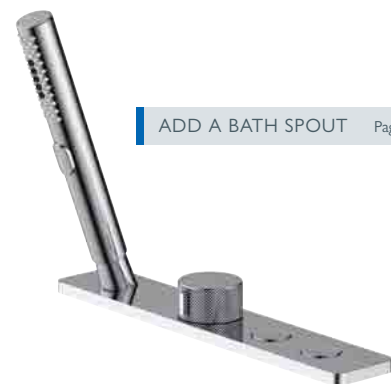

DECK MOUNTED 2 WAY BATH SHOWER MIXER

Use with an overflow bath filler or any bath spout.
1.5 bar min.