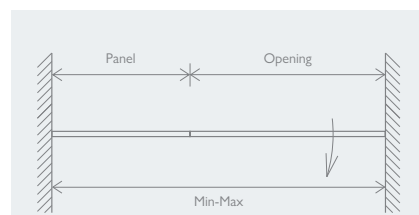

HINGED DOOR

	Black	
800	82119	£957
900	82120	£978
1200	82387	£1096

HINGED DOOR				
	Min	Max	Panel	Opening
800	765	785	234	489
900	865	885	234	589
1200	1165	1185	534	589

SIDE PANEL

800	82123	£449
900	82124	£463

SIDE PANEL		
	Min	Max
800	765	785
900	865	885

LAVA

New Colours
Available from
May 2024

HINGED DOOR

	Chrome	Black	Gunmetal	Brushed Gold	Brushed Bronze	Brushed Nickel		
800	69251	£731	175987	176015	176001	176008	175994	£872
900	69252	£761	175988	176016	176002	176009	175995	£908

HINGED DOOR WITH FIXED PANEL

1000	69926	£908	-	-	-	-	-	
1200	69927	£936	176415	176419	176417	176418	176416	£1119
1400	69929	£944	-	-	-	-	-	
1500	69928	£968	-	-	-	-	-	

SUPPORT BRACKETS

PAIR	69841	£118	175991	176019	176005	176012	175998	£141

SIDE PANEL

760	69259	£418	-	-	-	-	-	
800	69257	£453	175989	176017	176003	176010	175996	£541
900	69258	£484	175990	176018	176004	176011	175997	£578

2000
10mm

REQUIRES SUPPORT BRACKETS
WHEN PURCHASED WITH A SIDE PANEL

SUPPLIED WITH SUPPORT BRACKETS

REQUIRED FOR 800 & 900 DOORS
WHEN PURCHASED WITH A SIDE PANEL