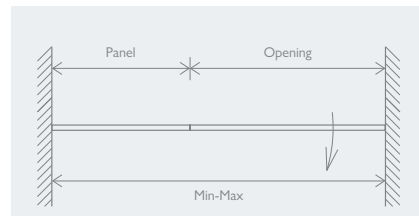

HINGED SHOWER DOORS

10 YEAR
GUARANTEE

GENOA

- 6mm Glass
- Sleek Frameless Design
- Solid Brass Handle & Hinges, Aluminium Profile
- Universally Handed

1850
6mm

HINGED DOOR

	Chrome	
800	12564	£536
900	12566	£556
1200	12563	£611