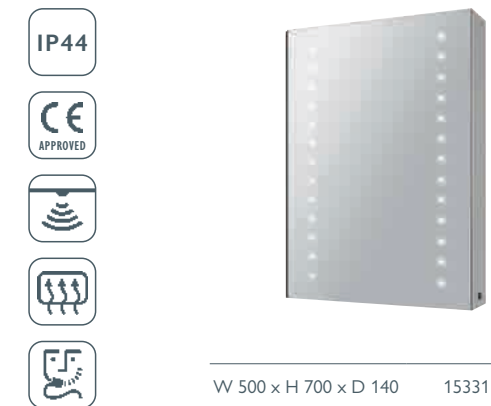

- Demister pad

W 500 x H 700 x D 140 15330 **£813**

ANGEL ALUMINIUM LED MIRRORED WALL CABINET

Infrared Sensor*: Right Side

Shaver Socket: Top Right Inside

- Demister pad

W 500 x H 700 x D 140 15331 **£813**