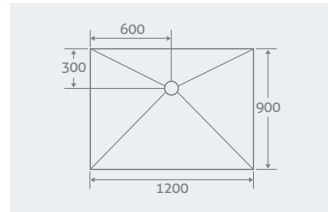

Offset Drain
1200 x 900 x 20 12855 **£355**