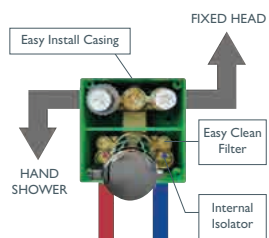

BYRON – GUNMETAL

BASIN MONO

0.5 bar min.
– Excludes waste

Gunmetal
138930 **£269**

FLOOR STANDING BATH SHOWER MIXER

1.0 bar min.

Gunmetal
138929 **£1132**

SHOWER PACKS

BYRON LUSOR

Thermostatic Valve, 1.5 Bar Min.
– Powerful air injection fixed head
– Stainless steel riser rail
– 3 function click hand shower
– Storage shelf
– Smart button with flow control
– Robust sliding holder

Gunmetal
138924 **£1853**

BYRON ATOM

Thermostatic Valve, 1.5 Bar Min.
– Powerful air injection fixed head
– Stainless steel riser rail
– 3 function click hand shower
– Storage shelf
– Smart button with flow control
– Robust sliding holder

Gunmetal
138917 **£1338**

CONCEALED VALVE PACKAGES

Thermostatic Valve, 1 Bar Min.
– Easy Install Casing
– Easy Clean Filters
– Pre-installed Internal Isolators
– Preset Temperature
– Solid Virgin Brass Construction
– ABS handset and fixed head

DUAL OUTLET

Gunmetal
152532 **£1161**

TRIPLE OUTLET

Gunmetal
152534 **£1340**

BYRON – CHROME

BASIN MONO

0.5 bar min.
– Excludes waste

Chrome
91156 **£246**

FLOOR STANDING BATH SHOWER MIXER

1.0 bar min.

Chrome
124267 **£944**

SHOWER PACKS

BYRON LUSOR

Thermostatic Valve, 1.5 Bar Min.
– Powerful air injection fixed head
– Stainless steel riser rail
– 3 function click hand shower
– Storage shelf
– Smart button with flow control
– Robust sliding holder

Chrome
138925 **£1709**

BYRON ATOM

Thermostatic Valve, 1.5 Bar Min.
– Powerful air injection fixed head
– Stainless steel riser rail
– 3 function click hand shower
– Storage shelf
– Smart button with flow control
– Robust sliding holder

Chrome
138918 **£1226**

CONCEALED VALVE PACKAGES

Thermostatic Valve, 1 Bar Min.
– Easy Install Casing
– Easy Clean Filters
– Pre-installed Internal Isolators
– Preset Temperature
– Solid Virgin Brass Construction
– ABS handset and fixed head

DUAL OUTLET

Chrome
152531 **£1015**