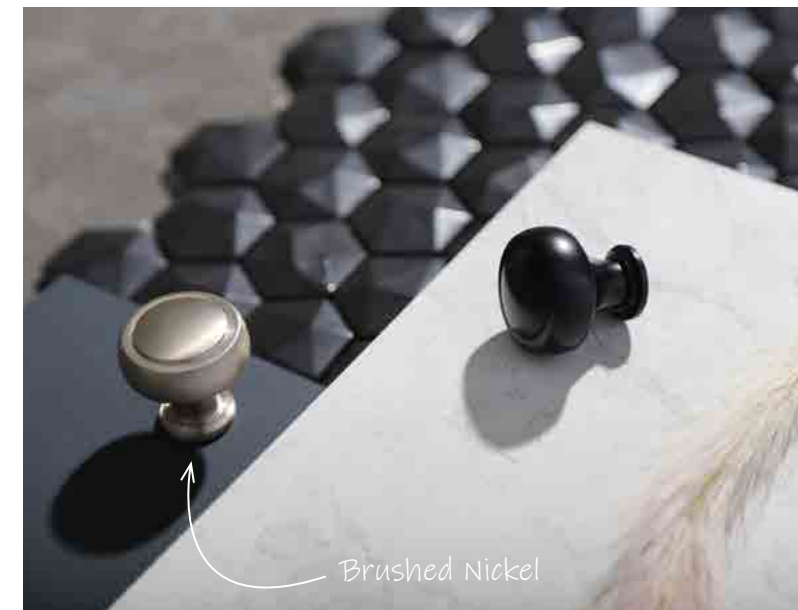

INDUSTRIAL

Brushed Nickel	128540
Brushed Gold	128539