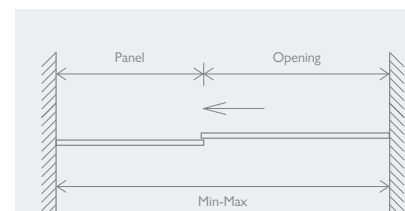

SLIDING DOOR

Chrome		
1200	12583	£965

SIDE PANEL

800	12584	£362
900	12585	£377

SLIDING DOOR

	Min	Max	Panel	Opening
1200	1170	1200	546	455

SIDE PANEL

	Min	Max
800	770	800
900	870	900