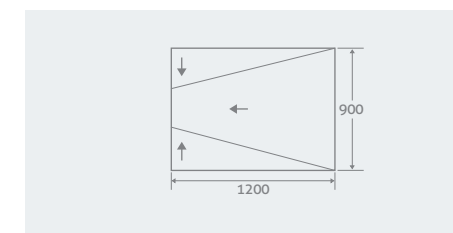

Three Falls

1200 x 900 x 30 - 8   129003   **£273**