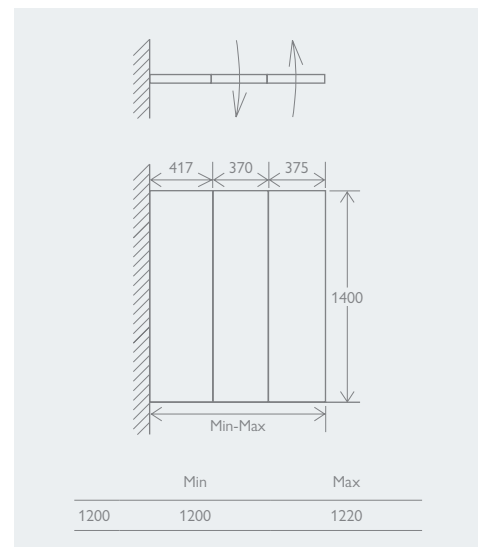

GENOA

FRAMELESS BATH SCREEN

- Aluminium profile
- Zinc alloy & brass hinges
- Universally handed

SINGLE

	Chrome	
600	12536	£261

DOUBLE

	Chrome	
800	12537	£452

TRIPLE

	Chrome	
1200	12538	£617

MODUS

FRAMELESS BATH SCREEN

- Aluminium profile
- Universally handed

SINGLE

Chrome	12551	£279
Black	138914	£307
Gunmetal	175805	£365
Brushed Gold	175804	£365
Brushed Bronze	New 175806	£365
Brushed Nickel	New 175807	£365

SINGLE CURVED

	Chrome	
800	12552	£279

DOUBLE

	Chrome	
Without Towel Rail	12550	£340
With Towel Rail	12553	£365