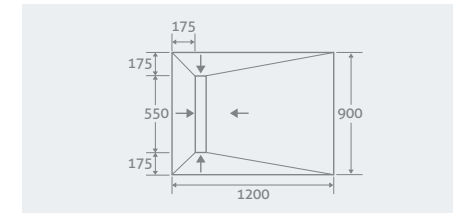

PLEASE NOTE, SUITABLE FOR TILES ONLY

Single Fall
1200 x 900 x 40/25 37851 **£970**

Four Falls
900 x 900 x 30 37846 **£789**

Four Falls
1600 x 900 x 30 37849 **£958**

Four Falls
1200 x 900 x 30 37848 **£881**