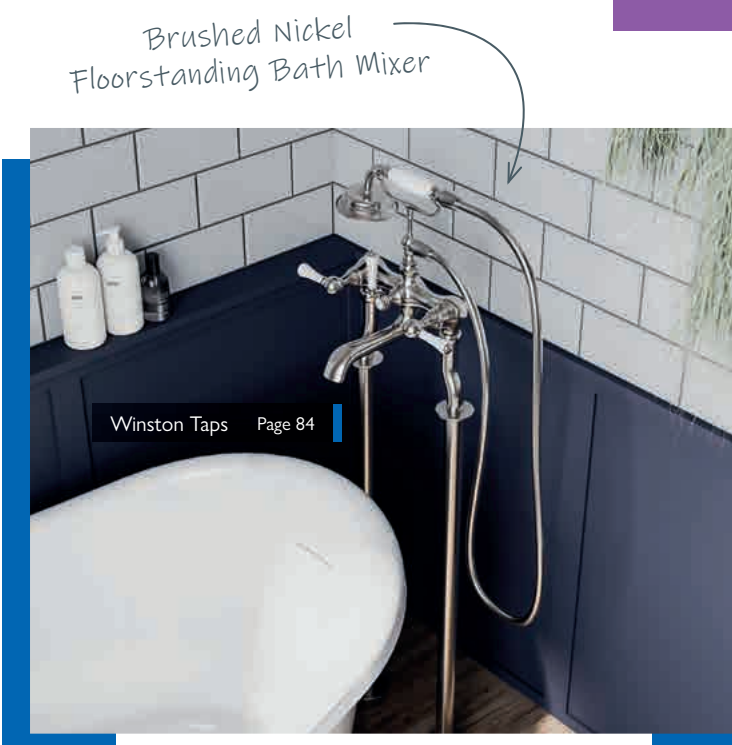

Gun Metal Square Head

Brushed Nickel Floorstanding Bath Mixer

Winston Taps Page 84

Winston Valves Page 58

ENCLOSURES

Designed with you in mind, our enclosures section is packed with innovative products with features to help make your life easier and more stylish, including shower doors with easy clean glass, quick release rollers, front access installation and hidden fixings to give a sleek and stylish look.