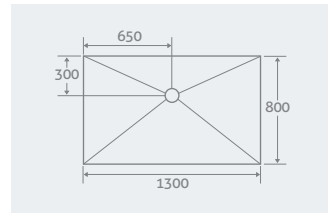

1200 x 1200 x 20 12852 **£406**

1800 x 900 x 20 37822 **£468**

Offset Drain
1300 x 800 x 20 12856 **£355**

Offset Drain
1500 x 800 x 25 12857 **£414**

Offset Drain
1800 x 900 x 25 12858 **£468**

COMPLETE INSTALLATION KIT With Drain