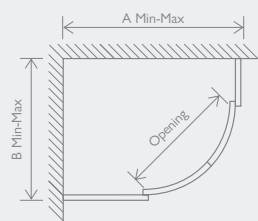

TWIN SLIDING DOOR QUADRANT

Chrome		
800 x 800	12603	£611
900 x 900	12607	£635
1000 x 800	12591	£648
1200 x 800	12593	£683
1200 x 900	12594	£720

	A Min	A Max	B Min	B Max	Opening
800 x 800	765	780	765	780	370
900 x 900	865	880	865	880	500
1000 x 800	965	980	765	780	450
1200 x 800	1165	1180	765	780	450
1200 x 900	1165	1180	865	880	500