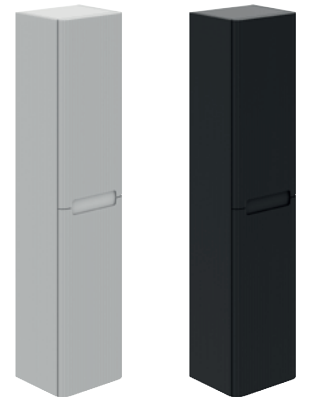

TALL CABINET

– Soft close doors
– Universally handed

WALL HUNG

	White	Black	
H 1500 x W 350 x D 300	167912	167917	£741