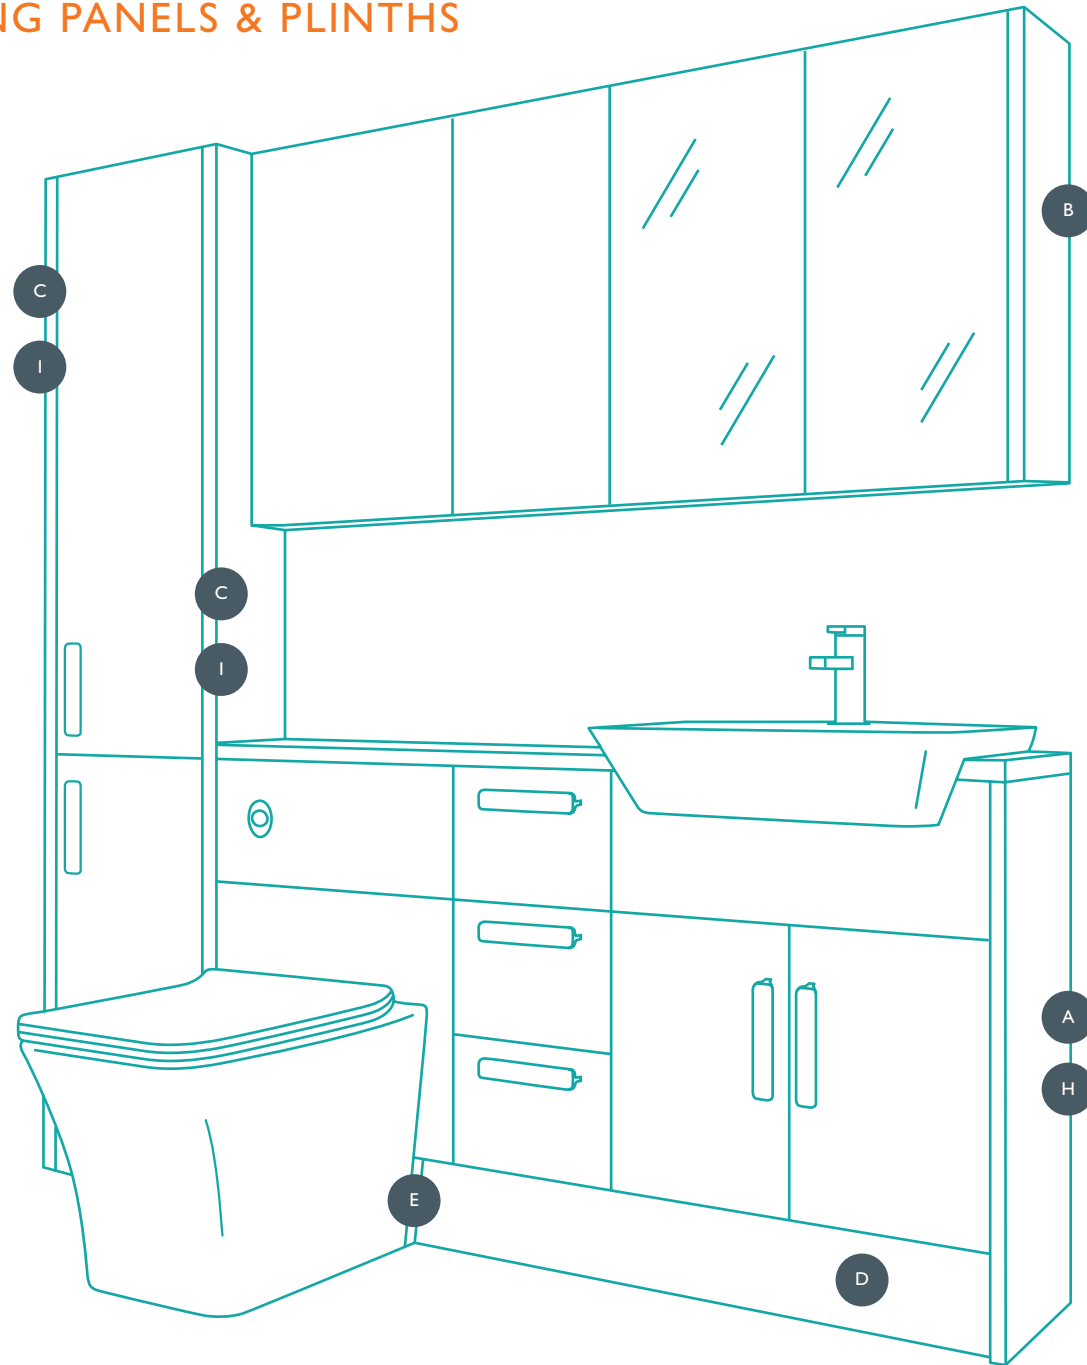

ADD YOUR FINISHING PANELS & PLINTHS

PANELS & PLINTHS KEY

- **A** FILLER/PLANT ON END PANELS
  For Standard Base Units **£128**
- **B** FILLER/PLANT ON END PANELS
  For Wall Units **£128**
- **C** FILLER/PLANT ON END PANELS
  For Standard Tall Units **£244**
- **D** PLINTH
  H 150 x W 2400 x D 18 **£128**
- **E** WC FILLER PANEL
  For between the WC & Plinth **£39**
- **F** BATH END PANELS
  800mm **£147**
- **G** BATH FRONT PANELS
  1800mm **£322**
- **H** FILLER/PLANT ON END PANELS
  For Slim Base Units **£128**
- **I** FILLER/PLANT ON END PANELS
  For Slim Tall Units **£240**

	A	B	C	D	E	F	G	H	I
Mussel Cream	SODA PLAIN Gloss 114710	114712	114711	114707	114704	114709	114708	175483	175484
	SODA SHAKER Matt 114691	114693	114692	114688	114685	114690	114689	175485	175486
Breeze	SODA PLAIN Gloss 114672	114674	114673	114669	114666	114671	114670	175487	175488
	SODA SHAKER Matt 114653	114655	114654	114650	114647	114652	114651	175489	175490
Charcoal Grey	SODA PLAIN Gloss 114748	114750	114749	114745	114742	114747	114746	175491	175492
	SODA SHAKER Matt 114729	114731	114730	114726	114723	114728	114727	175493	175494