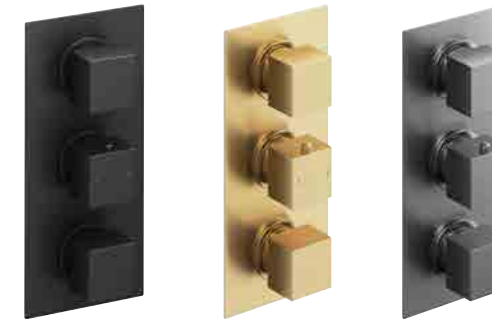

TRIPLE OUTLET

Thermostatic valve, 0.5 bar min.
Minimum Wall Cavity 75mm
– Square controls

	Black		Brushed Gold		Gunmetal	
	139047	£576	139048		139049	£633