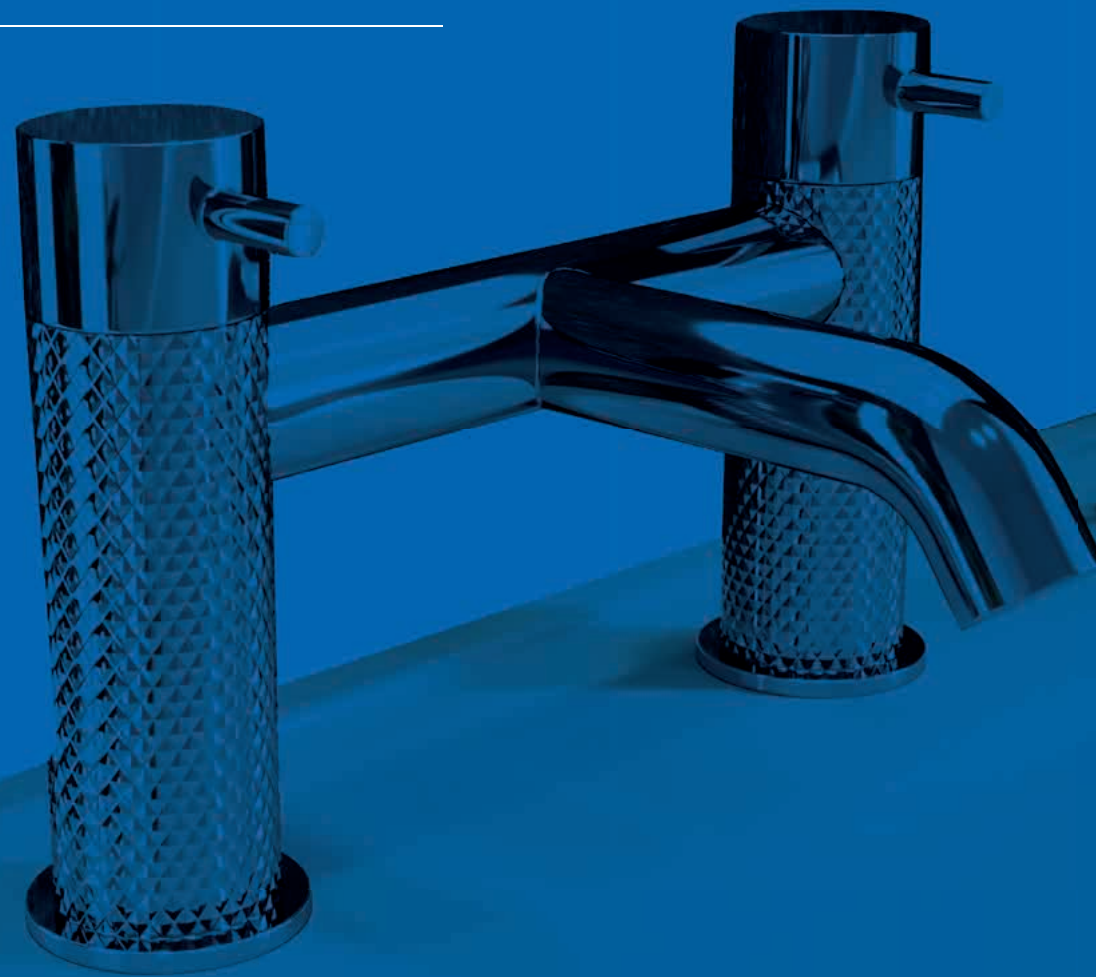

BRASSWARE

For the finishing touch to your bathroom, we offer a range of brassware available in chrome, black, gunmetal, gold, bronze & nickel. These options cater to every style, whether modern or traditional, ensuring our brassware will perfectly complement your bathroom. All our taps are crafted from solid brass and high quality plated finish in various colours. Perfectly match your taps & showers with overflows and cistern buttons.

KEY

Thermostatic Valve

Water Regulations Advisory Scheme Approved