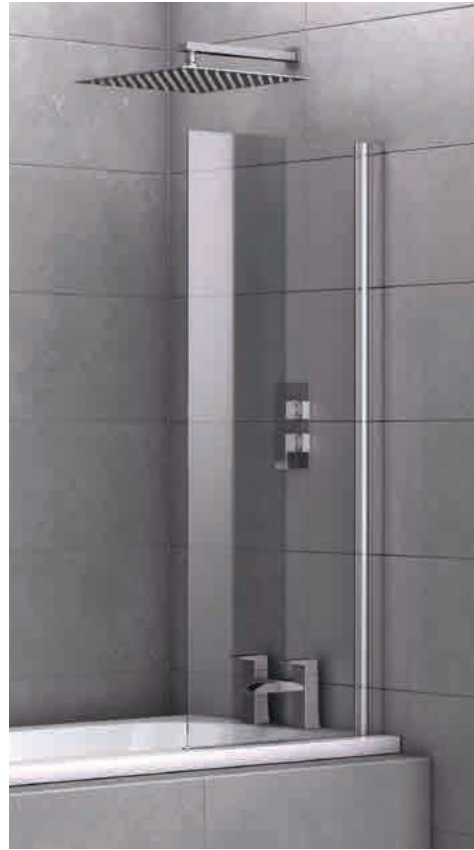

GENOA

FRAMELESS BATH SCREEN

- Aluminium profile
- Zinc alloy & brass hinges
- Universally handed

SINGLE

	Chrome	
600	12536	£261