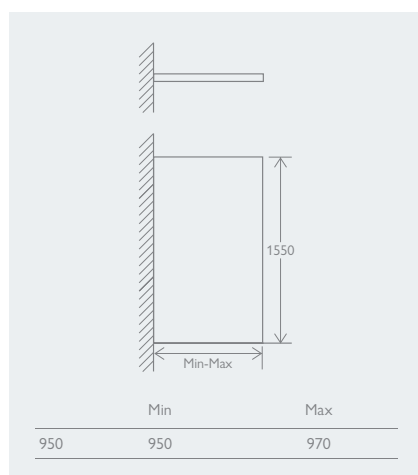

BATH SCREEN

Includes 1200mm support bar which can be cut down for use with narrower baths
– Easy Clean Glass
– 8mm Toughened Glass
– Chrome or Black Finish
– Aluminium Profile
– Universally handed

Chrome	82111	£435
Black	82112	£448