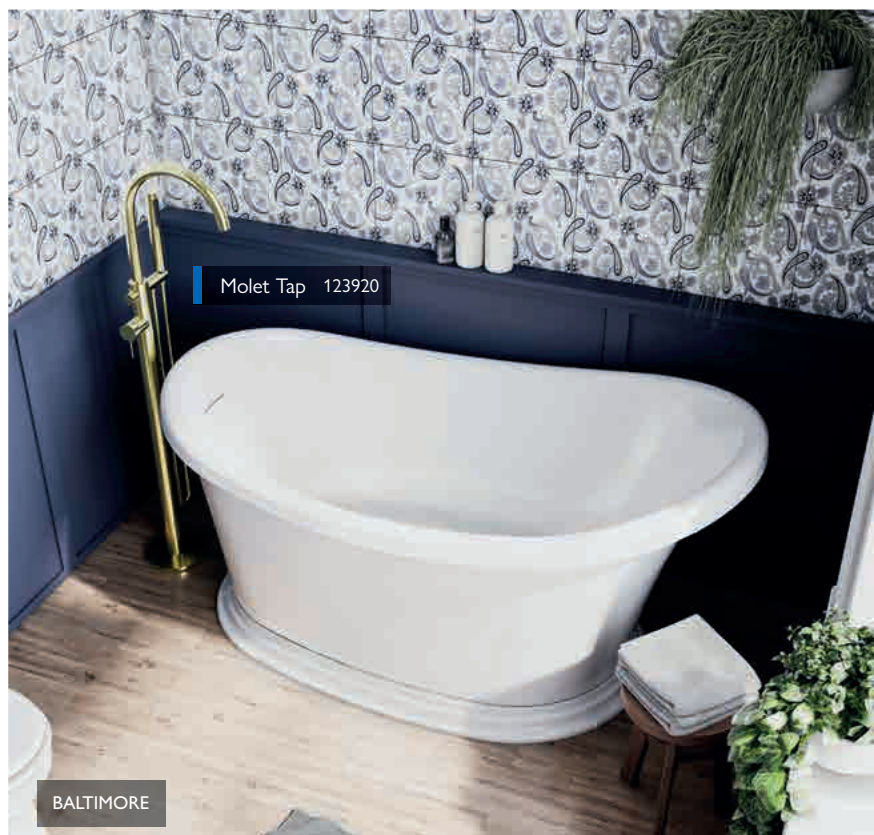

BOLTON

Molet Tap 123920

BALTIMORE

GLADSTONE

- Double skin acrylic
- Includes white waste & overflow. Designed to complement any tap colour

1676 x 780

Grey Matt	82153	£2712
Black Matt	82152	£2712

BOLTON

- Chrome plated cast iron feet
- Double skin acrylic
- Includes white waste & overflow. Designed to complement any tap colour

	White	Black
1500 x 780	69454 £1470	139814 £1676
1800 x 865	69316 £1507	139813 £1713

HUXLEY

- Double skin acrylic
- Includes white waste & overflow. Designed to complement any tap colour

1676 x 780

Grey Matt	82151	£2848
Black Matt	82150	£2848

BALTIMORE

- Double skin acrylic
- Includes white waste & overflow. Designed to complement any tap colour

1350 x 750

White	171058	£1699
Black Matt	171059	£1899