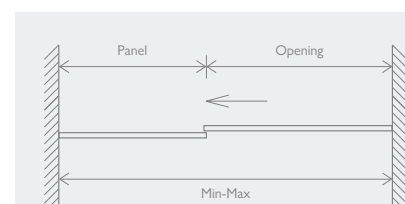

SIDE PANEL

700	17572	£312
760	12580	£312
800	12581	£333
900	12582	£351

SLIDING DOOR

	Min	Max	Panel	Opening
1000	965	1000	380	379
1100	1065	1100	430	525
1200	1165	1200	480	575
1400	1365	1400	580	675
1500	1465	1500	630	725
1700	1665	1700	730	825

SIDE PANEL

	Min	Max
700	665	700
760	725	760
800	765	800
900	865	900

SHOWER TRAYS

Pages 24-29