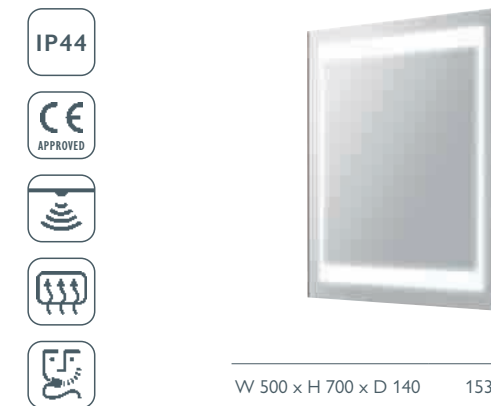

- Demister pad

W 500 x H 700 x D 140 15330 **£813**

ANGEL ALUMINIUM LED MIRRORED WALL CABINET

Infrared Sensor*: Right Side

Shaver Socket: Top Right Inside

- Demister pad

W 500 x H 700 x D 140 15331 **£813**