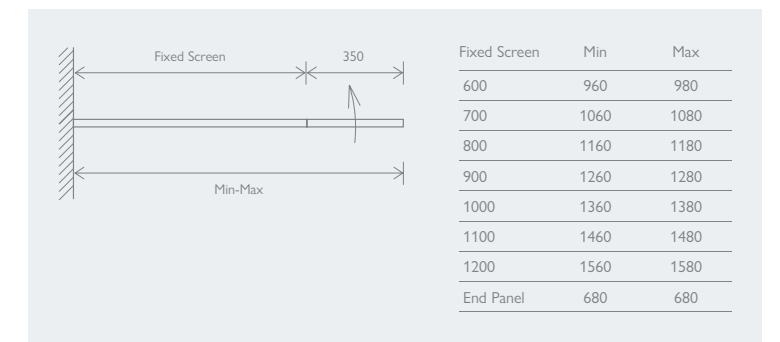

ROMA

FIXED SHOWER SCREEN With Hinged Return Panel

Includes: Fixed Screen, 350mm Hinged Return Panel & 1200mm Support Bar (can be cut down for smaller trays)

Ideal for use in Wetrooms - see pages 30-34

Tray Size	Chrome		Black	
	Code	Price	Code	Price
600 + 350	111365	£670	138906	£736
700 + 350	111363	£683	138907	£751
800 + 350	14444	£741	138908	£815
900 + 350	14445	£771	138909	£849
1000 + 350	14441	£798	138910	£879
1100 + 350	14442	£826	138911	£908
1200 + 350	14443	£860	138912	£947
680 End Panel	15461	£534	155745	£580