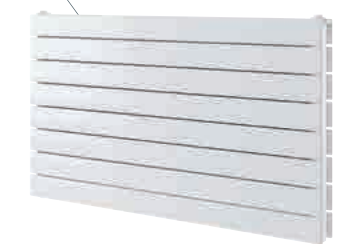

BTU	Pipe Centres	Anthracite	White
H 600 x W 600	4054	550	92611 £436	92610 £409
H 600 x W 800	5405	750	92613 £531	92612 £491
H 600 x W 1000	6920	950	92615 £639	92614 £594
H 600 x W 1200	8107	1150	92617 £680	92616 £667

All prices include VAT.