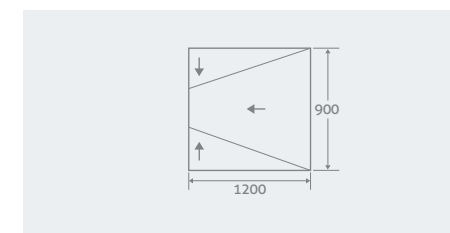

Three Falls

900 x 900 x 30 - 7   129004   **£238**