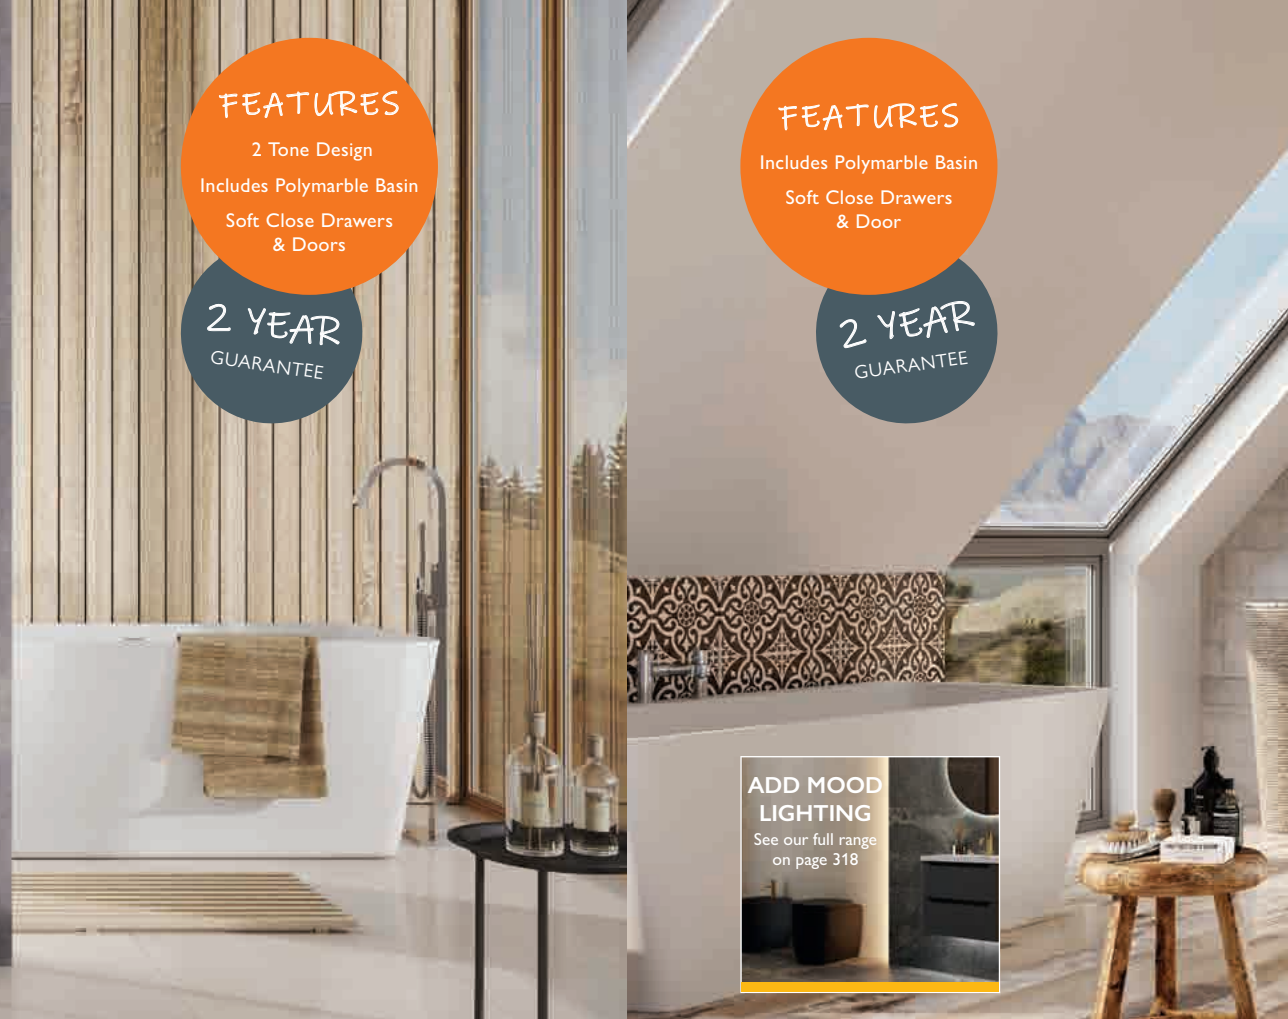

FEATURES

- 2 Tone Design
- Includes Polymarble Basin
- Soft Close Drawers & Doors

2 YEAR
GUARANTEE

FEATURES

- Includes Polymarble Basin
- Soft Close Drawers & Door

2 YEAR
GUARANTEE

Firmo Tile 24105