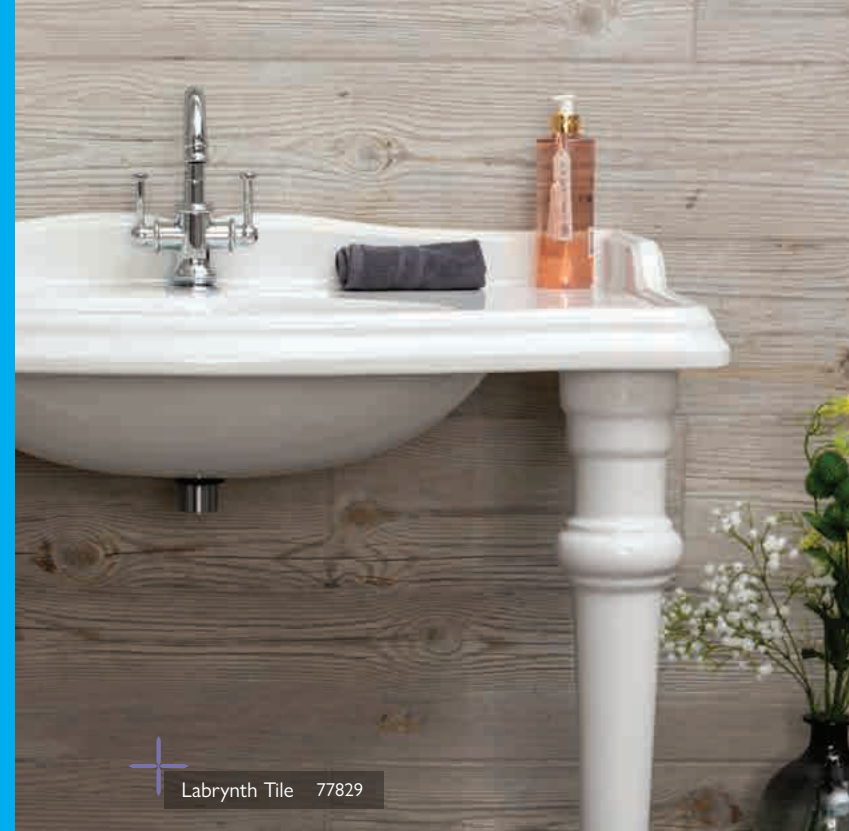

KEY

Quick Release Hinges

Rimless Toilet

Antibacterial Glaze

Water Regulations Advisory Scheme Approved

AINSLEY

TOILET

H 820 x W 370 x D 685