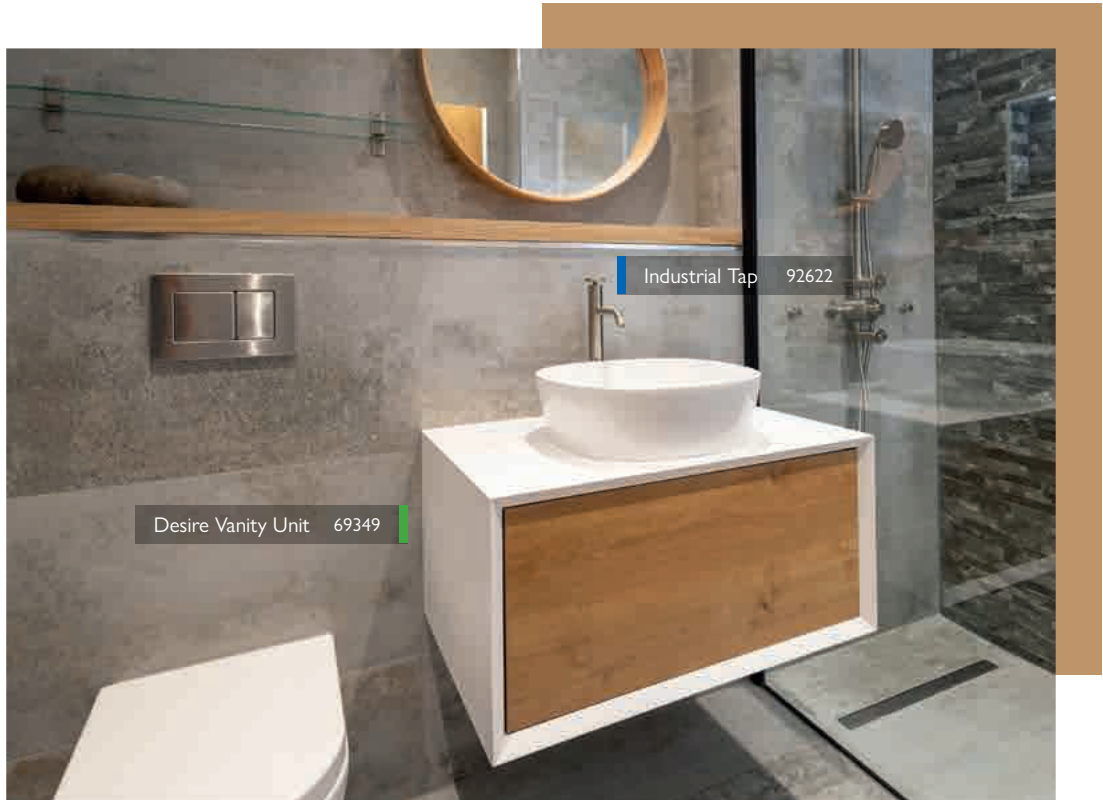

Industrial Tap 92622

Desire Vanity Unit 69349