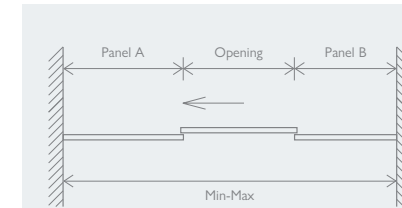

SIDE PANEL

700	138866	£407
760	138867	£426
800	69249	£439
900	69250	£467

SLIDING DOOR

	Min	Max	Panel A	Opening	Panel B
1300	1265	1300	555	490	94
1400	1365	1400	555	490	194
1500	1465	1500	555	490	294
1600	1565	1600	555	490	394
1700	1665	1700	555	490	494

SIDE PANEL

	Min	Max
700	665	685
760	725	745
800	765	785
900	865	885