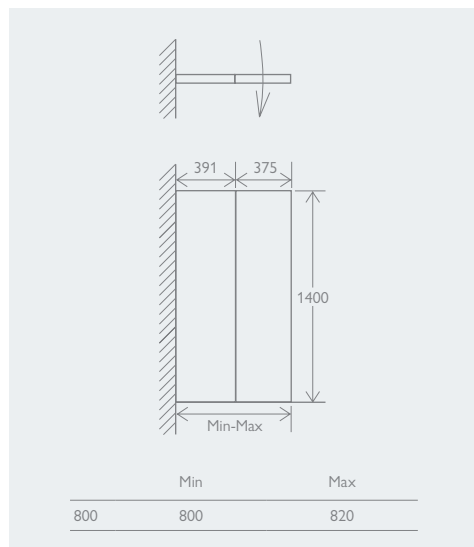

GENOA

FRAMELESS BATH SCREEN

- Aluminium profile
- Zinc alloy & brass hinges
- Universally handed

SINGLE

	Chrome	
600	12536	£261

DOUBLE

	Chrome	
800	12537	£452

TRIPLE

	Chrome	
1200	12538	£617

MODUS

FRAMELESS BATH SCREEN

- Aluminium profile
- Universally handed

SINGLE

Chrome	12551	£279
Black	138914	£307
Gunmetal	175805	£365
Brushed Gold	175804	£365
Brushed Bronze	New 175806	£365
Brushed Nickel	New 175807	£365

SINGLE CURVED

	Chrome	
800	12552	£279

DOUBLE

	Chrome	
Without Towel Rail	12550	£340
With Towel Rail	12553	£365