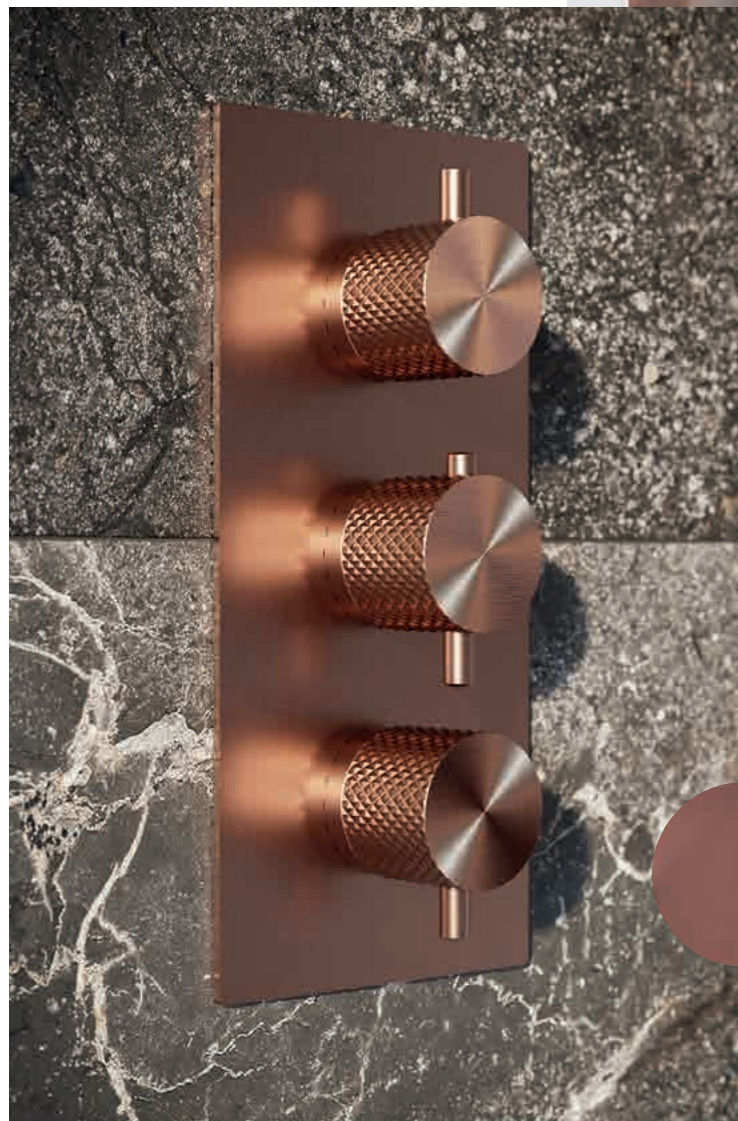

Thermostatic valve, 0.5 bar min.

New

Matt Black	172510	£389
Brushed Gold	172511	£399

Easy Plumb Kit	15561	£33
----------------	-------	-----

BRUSHED BRONZE

Metallon Tile 111043

Florence Sliding Door 175851

Molet in Brushed Bronze