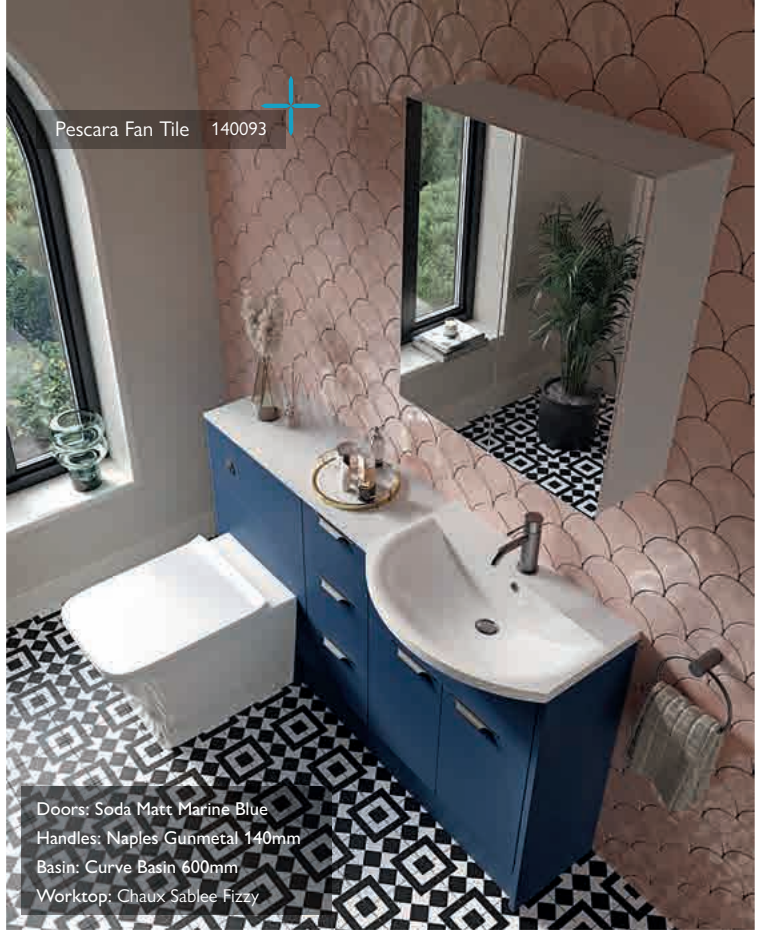

Pescara Fan Tile 140093