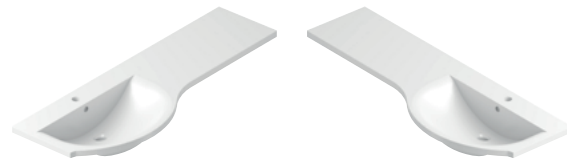

CURVE BASIN With Worktop

For Standard Base Units

	Left Hand	Right Hand	
1244	139871	139870	£482
1544	139873	139872	£506

For Slim Base Units (Available from April 2024)

1244	171961	171960	£475
1544	171963	171962	£499