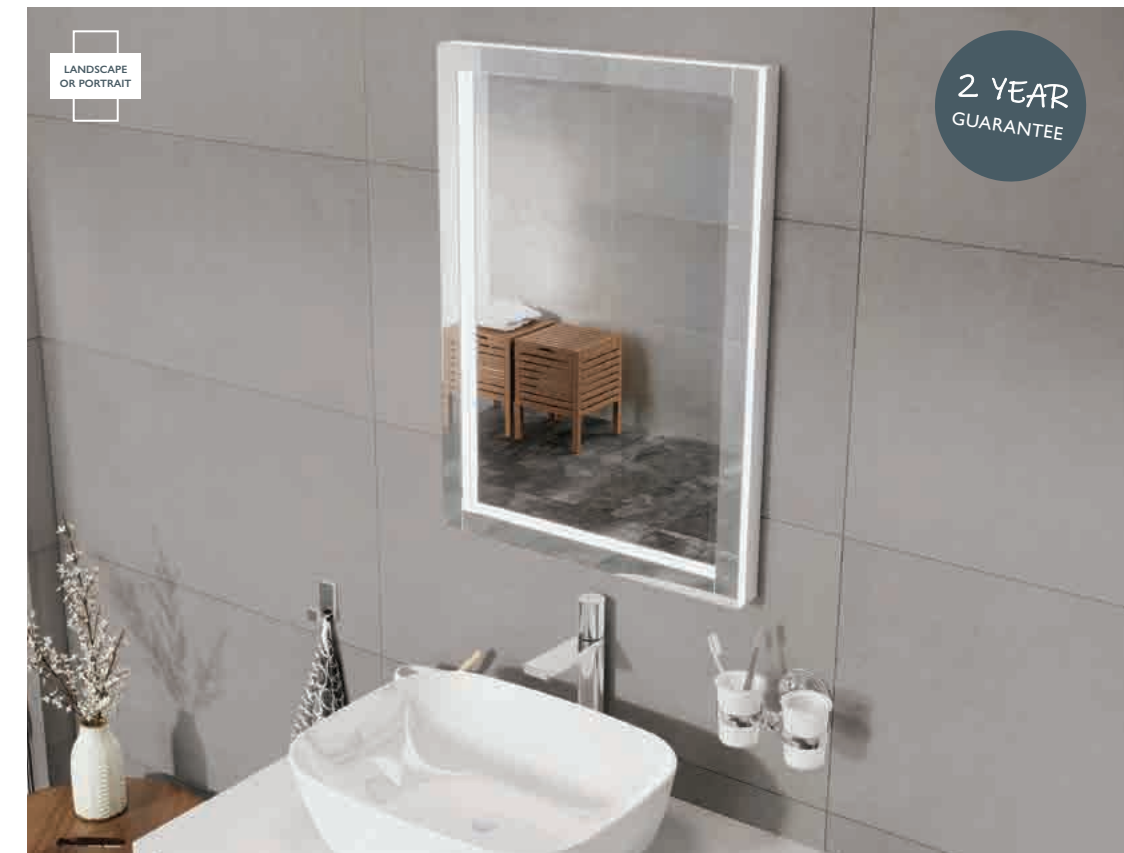

2 YEAR
GUARANTEE

	Low Energy LED	Infrared Sensor	Touch Switch	Demister Pad	Shaver Socket	Wireless Phone Charger	Toothbrush Charger	Bluetooth Speakers	Backlit
HONEY	•	•	–	•	–	–	–	–	–
OREGON	•	•	–	•	–	–	–	–	–

*All sensors must be a minimum of 200mm away from any surface, including side walls. LED lights are cool white 6400k. Demister pads are either 310 x 450mm or 250 x 350.