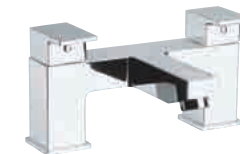

0.2 bar min.
– Includes click clack waste

Chrome 12778 £160

**WALL MOUNTED
BASIN MIXER**

0.3 bar min.

Chrome 69903 £186

BATH FILLER

0.3 bar min.

Chrome 12779 £261