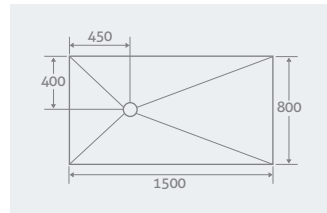

1200 x 1200 x 20 12852 **£406**

1800 x 900 x 20 37822 **£468**

Offset Drain
1300 x 800 x 20 12856 **£355**

Offset Drain
1500 x 800 x 25 12857 **£414**

Offset Drain
1800 x 900 x 25 12858 **£468**

COMPLETE INSTALLATION KIT With Drain