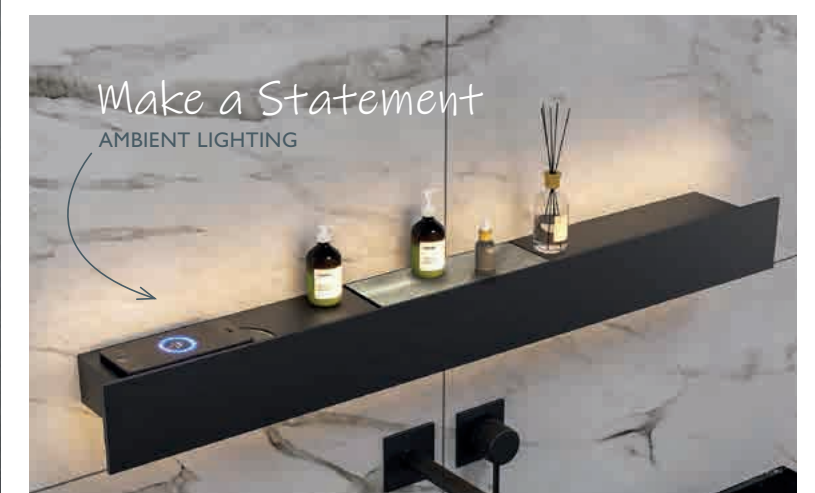

600mm	20.7W	167162	£232
700mm	21.7W	167163	£253
800mm	22.7W	167164	£273
1200mm	26.7W	167165	£273

ELECTRICAL ACCESSORIES

IN WALL TOOTHBRUSH CHARGER

Compatible with all Oral B & Braun toothbrushes

DOUBLE

Chrome	Brushed Steel	Black	Gold	White
127696	127697	127698	177245 £155	127686 £116