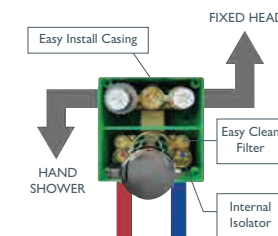

BYRON – GUNMETAL

BASIN MONO

0.5 bar min.
– Excludes waste

Gunmetal
138930 **£269**

FLOOR STANDING BATH SHOWER MIXER

1.0 bar min.

Gunmetal
138929 **£1132**

SHOWER PACKS

BYRON LUSOR

Thermostatic Valve, 1.5 Bar Min.
– Powerful air injection fixed head
– Stainless steel riser rail
– 3 function click hand shower
– Storage shelf
– Smart button with flow control
– Robust sliding holder

Gunmetal
138924 **£1853**

BYRON ATOM

Thermostatic Valve, 1.5 Bar Min.
– Powerful air injection fixed head
– Stainless steel riser rail
– 3 function click hand shower
– Storage shelf
– Smart button with flow control
– Robust sliding holder

Gunmetal
138917 **£1338**

CONCEALED VALVE PACKAGES

Thermostatic Valve, 1 Bar Min.
– Easy Install Casing
– Easy Clean Filters
– Pre-installed Internal Isolators
– Preset Temperature
– Solid Virgin Brass Construction
– ABS handset and fixed head

DUAL OUTLET

Gunmetal
152532 **£1161**

TRIPLE OUTLET

Gunmetal
152534 **£1340**

BYRON – CHROME

BASIN MONO

0.5 bar min.
– Excludes waste

Chrome
91156 **£246**

FLOOR STANDING BATH SHOWER MIXER

1.0 bar min.

Chrome
124267 **£944**

SHOWER PACKS

BYRON LUSOR

Thermostatic Valve, 1.5 Bar Min.
– Powerful air injection fixed head
– Stainless steel riser rail
– 3 function click hand shower
– Storage shelf
– Smart button with flow control
– Robust sliding holder

Chrome
138925 **£1709**

BYRON ATOM

Thermostatic Valve, 1.5 Bar Min.
– Powerful air injection fixed head
– Stainless steel riser rail
– 3 function click hand shower
– Storage shelf
– Smart button with flow control
– Robust sliding holder

Chrome
138918 **£1226**

CONCEALED VALVE PACKAGES

Thermostatic Valve, 1 Bar Min.
– Easy Install Casing
– Easy Clean Filters
– Pre-installed Internal Isolators
– Preset Temperature
– Solid Virgin Brass Construction
– ABS handset and fixed head

DUAL OUTLET

Chrome
152531 **£1015**