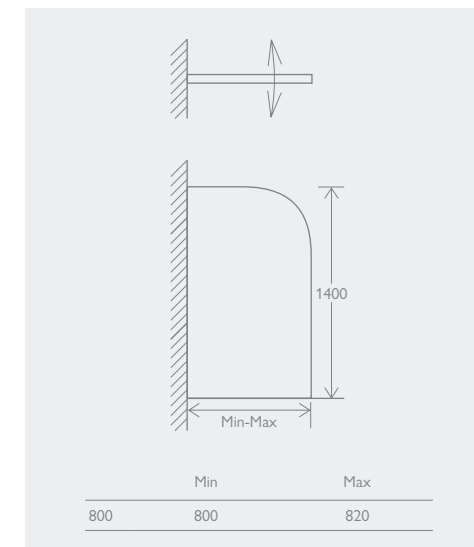

SINGLE CURVED

	Chrome	
800	12552	£279

DOUBLE

	Chrome	
Without Towel Rail	12550	£340
With Towel Rail	12553	£365

FEATURES
 Clear or Fluted
 8mm Easy Clean (Inside Only)
 Toughened Glass
 Matt Black, Gunmetal,
 Brushed Gold, Brushed Bronze
 or Brushed Nickel Profile
 Universally Handed