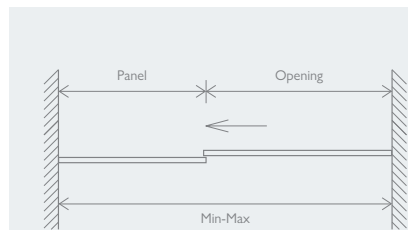

FEATURES

- Easy Clean
- 8mm Toughened Glass
- Chrome, Black or Gunmetal Profile
- Universally Handed

10 YEAR
GUARANTEE

ROUE

SLIDING DOOR

Chrome			Black		Gunmetal	
1200	111747	£1004	82384	151270	£1076	
1400	111748	£1060	82385	151271	£1110	
1500	151273	£1072	151272	151274	£1180	
1600	151276	£1154	151275	151277	£1226	
1700	151279	£1186	151278	151280	£1290	

SIDE PANEL

700	138899	£322	138898	138900	£353
760	138902	£335	138901	138903	£384
800	111359	£361	82117	138904	£407
900	111360	£375	82118	138905	£422

SLIDING DOOR

	Min	Max	Panel	Opening
1200	1165	1200	574	452
1400	1365	1400	674	552
1500	1465	1500	775	560
1600	1565	1600	875	560
1700	1665	1700	975	560

SIDE PANEL

	Min	Max
700	665	700
760	725	760
800	765	800
900	865	900

SHOWER TRAYS

Pages 24-29

NAPLES

- 8mm Toughened Glass
- Sleek Frameless Design
- Solid Brass Handle
- Aluminium Profile
- Universally Handed

SLIDING DOOR

Chrome		
1200	12583	£965

SIDE PANEL

800	12584	£362
900	12585	£377

SLIDING DOOR

	Min	Max	Panel	Opening
1200	1170	1200	546	455

SIDE PANEL

	Min	Max
800	770	800
900	870	900

MODUS

- Quick Release Door Rollers
- Easy Clean Glass
- 8mm Toughened Glass
- Solid Brass Handle
- Aluminium Profile
- Hidden Fixings
- Universally Handed

SLIDING DOOR

Chrome		
1000	12574	£565
1100	12575	£593
1200	12576	£609
1400	12577	£683
1500	12578	£727
1700	12579	£770

SIDE PANEL

700	17572	£312
760	12580	£312
800	12581	£333
900	12582	£351

SLIDING DOOR

	Min	Max	Panel	Opening
1000	965	1000	380	379
1100	1065	1100	430	525
1200	1165	1200	480	575
1400	1365	1400	580	675
1500	1465	1500	630	725
1700	1665	1700	730	825

SIDE PANEL

	Min	Max
700	665	700
760	725	760
800	765	800
900	865	900

SHOWER TRAYS

Pages 24-29

10 YEAR
GUARANTEE

10 YEAR
GUARANTEE