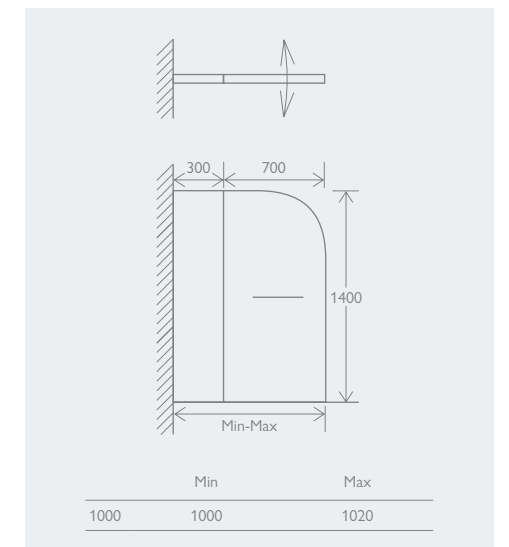

SINGLE CURVED

	Chrome	
800	12552	£279

DOUBLE

	Chrome	
Without Towel Rail	12550	£340
With Towel Rail	12553	£365

FEATURES
 Clear or Fluted
 8mm Easy Clean (Inside Only)
 Toughened Glass
 Matt Black, Gunmetal,
 Brushed Gold, Brushed Bronze
 or Brushed Nickel Profile
 Universally Handed