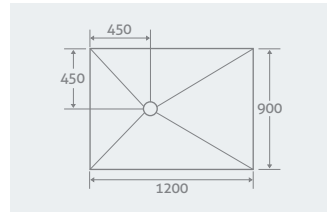

128449 **£123**

WETROOM INSTALLATION WITH A TRAY

STANDARD TRAYS

Can be ordered as Tray + Installation Kit or Tray + Drain + Sealing Kit

PLEASE NOTE, SUITABLE FOR TILES ONLY

Offset Drain
1000 x 1000 x 20 12853 **£330**