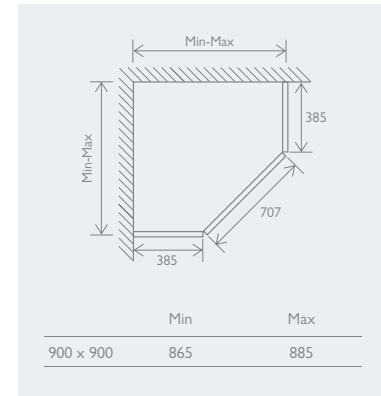

90mm FAST FLOW SHOWER WASTE

90mm fitting for rapid drainage. With easy accessible bottle trap for easy cleaning.

Chrome	147000	£29
Black	152099	£41
White	140062	£41